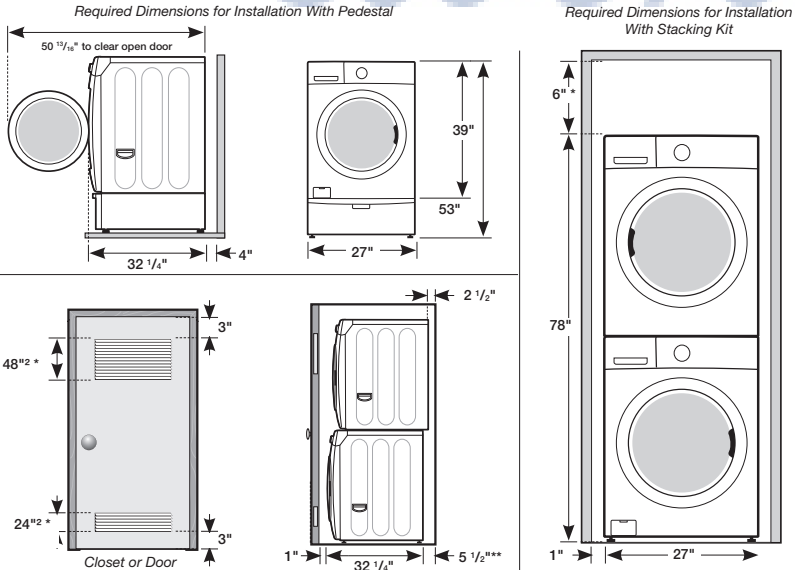

2. With optional pedestal base or stacking kit

* Required spacing   ** External exhaust elbow requires additional space.

Fabric Care

14 Preset Dry Cycles

Steam Refresh, Steam Wrinkle Away, Eco Normal, Normal, Heavy Duty, Permanent Press, Bedding, Delicates, Wool, Sanitize, Time Dry, Air Fluff, Quick Dry, ActiveWear

9 Options

Mixed Load Bell, Wrinkle Prevent, Delay Start-Up to 24 Hours, My Cycle, Rack Dry, Adjust Time, Drum Light, Smart Control, Smart Care,

5 Temperature Settings

High, Medium, Medium Low, Low, Extra Low

5 Dry Levels

Very Dry, More Dry, Normal Dry, Less Dry, Damp Dry

2 Signal Sound Levels

On, Off

Accessories:

- Stacking Kit: SK-5A
- Vent Kit: DV-1A
- Pedestal: WE357A0C, WE357A0W

Warranty

- One (1) Year All Parts and Labor
- Two (2) Years Control Board

Product Dimensions + Weight

Dimensions: (WxHxD) 27" x 39" x 32 1/4"
Weight: 125.6 lbs / 57 kg

Shipping Dimensions + Weight

Dimensions: (WxHxD) 29 5/8" x 42 5/8" x 33 1/2"
Weight: 134.4 lbs / 61 kg

Color	Model #	UPC Code
Neat White	DV457EVGSWR	036725570849
Onyx	DV457EVGSGR	036725570573

Matching Washer

Neat White	WF457ARGSWR	036725570832
Onyx	WF457ARGSGR	036725570566