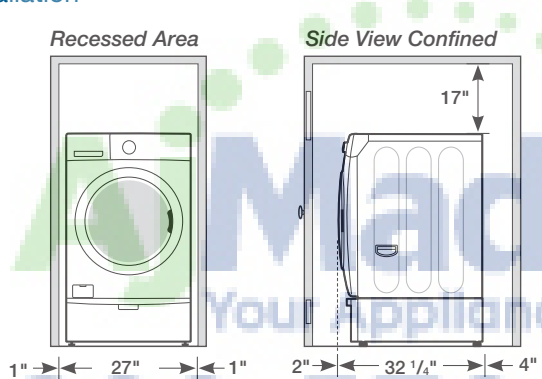

DV457EVGSGR

7.5 cu. ft. Capacity Electric Steam Dryer

Installation Options:

Installing your dryer

1. Alcove or closet installation

Minimum clearances for closets and alcove:

- Sides - 1 in. (2.5 cm)
- Top - 17 in. (43.2 cm)
- Rear - 4 in. (10.2 cm)
- Closet Front - 2 in. (5.1 cm)

If the washer and dryer are installed together, the closet front must have at least a 72 in² (465cm²) unobstructed air opening. Your washer alone does not require a specific air opening.