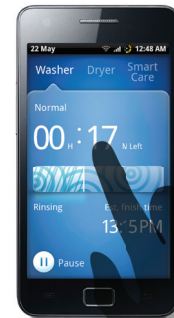

SpeedSpray™

Save over 90 minutes on your average week-load of laundry*

Entire normal wash cycle is shortened by up to 15 minutes

The Cleansing jet shoots water and dissolved detergent directly onto clothes so that cleaning begins faster

The Rinsing jet showers clean tap water and drains water simultaneously

*Normal one-hour wash can now be completed in as little as up to 45 minutes as compared to WF511 washer without SpeedSpray™. Based on DOE standard's average of 7.5 loads per week.