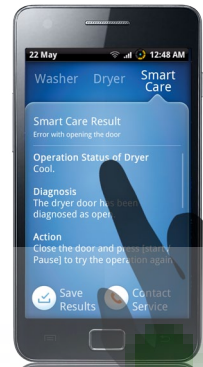

Smaller holes in the drum prevent fabric damage

Appliance Authority™
800-570-3355

Smart Care

Convenient, instant troubleshooting for your dryer

Perform a quick diagnosis and get access to troubleshooting options on your smartphone*

*Available for iPhone 4/4S and Galaxy S1/S2.

11 Drying Cycles

Multitple cycles for a better dry

Cycles include:

- Normal
- Heavy Duty
- Towels
- Permanent Press
- Bedding
- Delicates
- Santize
- Time Dry
- Air Fluff
- Quick Dry
- Wrinkle Release