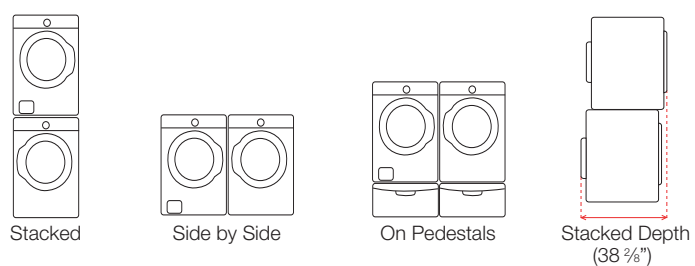

**Available for iPhone 4/4S and Galaxy S1/S2.

DV455GVGSGR

7.5 cu. ft. Capacity Gas Steam Dryer

Installation Options:

Installing your dryer

1. Alcove or closet installation

Minimum clearances for closets and alcove: