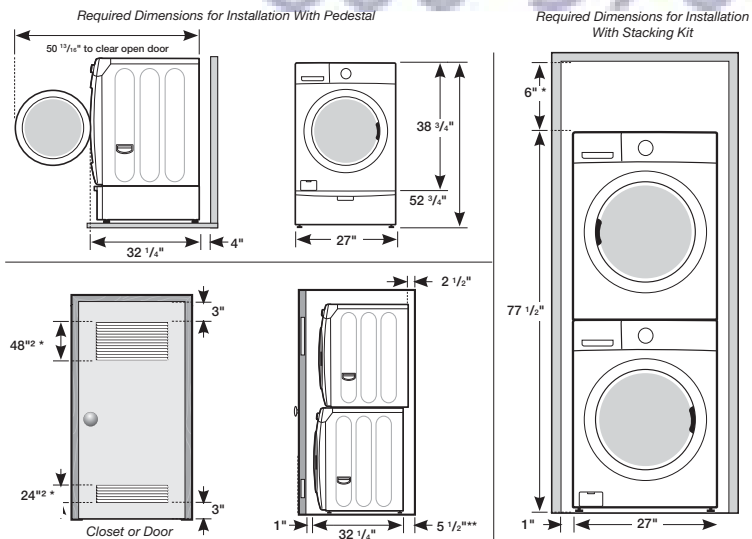

2. With optional pedestal base or stacking kit

* Required spacing   ** External exhaust elbow requires additional space.

Fabric Care

13 Preset Dry Cycles

Steam Refresh, Steam Wrinkle Away, Eco Normal, Normal, Heavy Duty, Permanent Press, Bedding, Delicates, Wool, Sanitize, Time Dry, Air Fluff, Quick Dry

9 Options

Mixed Load Bell, Wrinkle Prevent, Delay Start-Up to 24 Hours, My Cycle, Rack Dry, Adjust Time, Drum Light, Smart Control, Smart Care

5 Temperature Settings

High, Medium, Medium Low, Low, Extra Low

5 Dry Levels

Very Dry, More Dry, Normal Dry, Less Dry, Damp Dry

2 Signal Sound Levels

On, Off

Accessories:

- Stacking Kit: SK-5A
- Vent Kit: DV-1A
- Pedestal: WE357A0C, WE357A0W

Warranty

- One (1) Year All Parts and Labor
- Two (2) Years Control Board

Product Dimensions + Weight

Dimensions: (WxHxD) 27" x 38 3/4" x 32 1/4"
Weight: 125.6 lbs / 57 kg

Shipping Dimensions + Weight

Dimensions: (WxHxD) 29 3/8" x 42 3/8" x 33 1/2"
Weight: 134.4 lbs / 61 kg

Color	Model #	UPC Code
Neat White	DV455GVGSGR	036725570795
Onyx	DV455GVGSGR	036725570825

Matching Washer

Neat White	WF455ARGSWR	036725570580
Onyx	WF455ARGSGR	036725570801