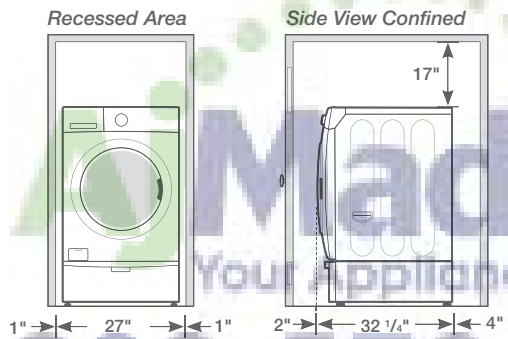

**Available for iPhone 4/4S and Galaxy S1/S2.

DV455GVGSGR

7.5 cu. ft. Capacity Gas Steam Dryer

Installation Options:

Installing your dryer

1. Alcove or closet installation

Minimum clearances for closets and alcove:

- Sides - 1 In. (2.5 cm)
- Top - 17 In. (43.2 cm)
- Rear - 4 In. (10.2 cm)
- Closet Front - 2 In. (5.1 cm)

If the washer and dryer are installed together, the closet front must have at least a 72 in² (465cm²) unobstructed air opening. Your washer alone does not require a specific air opening.

Product Dimensions + Weight

Dimensions: (WxHxD) 27" x 38 3/4" x 32 1/4"
Weight: 125.6 lbs / 57 kg

Shipping Dimensions + Weight

Dimensions: (WxHxD) 29 3/8" x 42 3/8" x 33 1/2"
Weight: 134.4 lbs / 61 kg

| Color | Model # | UPC Code |
|------------|-------------|--------------|
| Neat White | DV455GVGSGR | 036725570795 |
| Onyx | DV455GVGSGR | 036725570825 |