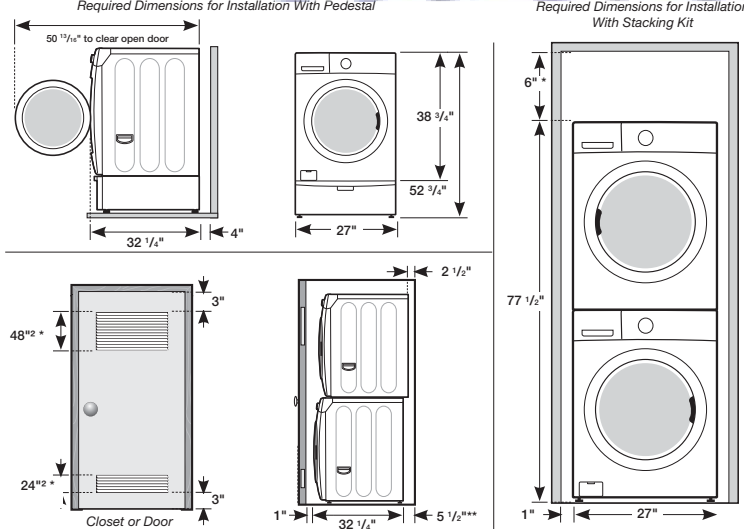

2. With optional pedestal base or stacking kit

* Required spacing   ** External exhaust elbow requires additional space.

Fabric Care

13 Preset Dry Cycles

Steam Refresh, Steam Wrinkle Away, Eco Normal, Normal, Heavy Duty, Permanent Press, Bedding, Delicates, Wool, Sanitize, Time Dry, Air Fluff, Quick Dry

9 Options

Mixed Load Bell, Wrinkle Prevent, Delay Start-Up to 24 Hours, My Cycle, Rack Dry, Adjust Time, Drum Light, Smart Control, Smart Care

5 Temperature Settings

High, Medium, Medium Low, Low, Extra Low

5 Dry Levels

Very Dry, More Dry, Normal Dry, Less Dry, Damp Dry

2 Signal Sound Levels

On, Off

Accessories:

- Stacking Kit: SK-5A
- Vent Kit: DV-1A
- Pedestal: WE357A0C, WE357A0W

Warranty

- One (1) Year All Parts and Labor
- Two (2) Years Control Board

Product Dimensions + Weight

Dimensions: (WxHxD) 27" x 38 3/4" x 32 1/4"
Weight: 125.6 lbs / 57 kg

Shipping Dimensions + Weight

Dimensions: (WxHxD) 29 3/8" x 42 3/8" x 33 1/2"
Weight: 134.4 lbs / 61 kg

Color	Model #	UPC Code
Neat White	DV455EVGSWR	036725570597
Onyx	DV455EVGSGR	036725570818

Matching Washer

Neat White	WF455ARGSWR	036725570580
Onyx	WF455ARGSGR	036725570801