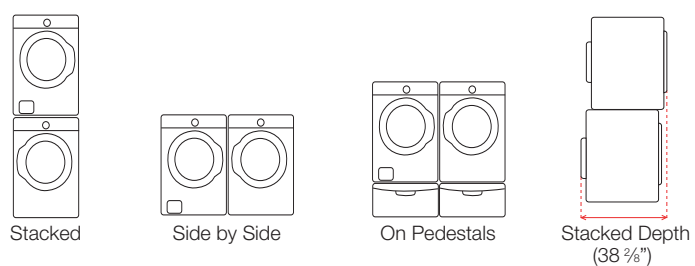

DV455EVGSGR

7.5 cu. ft. Capacity Electric Steam Dryer

Installation Options:

Installing your dryer

1. Alcove or closet installation

Minimum clearances for closets and alcove:

- Sides - 1 In. (2.5 cm)
- Top - 17 In. (43.2 cm)
- Rear - 4 In. (10.2 cm)
- Closet Front - 2 In. (5.1 cm)

If the washer and dryer are installed together, the closet front must have at least a 72 in² (465cm²) unobstructed air opening. Your washer alone does not require a specific air opening.