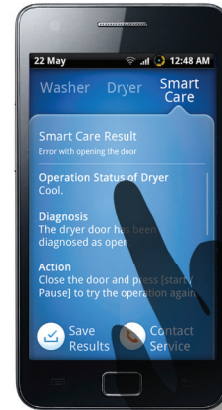

*Compared to regular VRT™.

SAMSUNG

Smart Control

Save even more time with smartphone control

Dryer sends your smartphone notifications when laundry is finished – no more running back to check or forgetting to unload the dryer

App gives you remote control access of your machine; monitor your laundry's progress from your upstairs bedroom, while you're cooking dinner or even while you're out running errands*

*Wireless network required. Smart Control app available for iPhone 4/4S and Galaxy S1/S2.

Steam Dry

Helps freshen clothes and remove wrinkles

Steam Refresh helps remove odors and freshens clothes

Steam Wrinkle Away relaxes wrinkles to reduce ironing

Smart Care

Convenient, instant troubleshooting for your dryer

Perform a quick diagnosis and get access to
troubleshooting options on your smartphone*

*Available for iPhone 4/4S and Galaxy S1/S2.

VentSensor™

Alerts that remind you when to clean your vent duct

Notifies you of lint blockage in vent duct