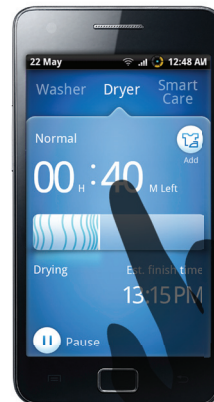

Smart Care

Convenient, instant troubleshooting for your washer

Perform a **quick diagnosis** and get access to troubleshooting options on your smartphone*

*Available for iPhone 4/4S and Galaxy S1/S2.

VRT Plus™
Technology

*Compared to regular VRT™.

SAMSUNG

Smart Control

Save even more time with smartphone control

Dryer sends your smartphone notifications when laundry is finished – no more running back to check or forgetting to unload the dryer

App gives you remote control access of your machine; monitor your laundry's progress from your upstairs bedroom, while you're cooking dinner or even while you're out running errands*

*Wireless network required. Smart Control app available for iPhone 4/4S and Galaxy S1/S2.

Steam Dry

Helps freshen clothes and remove wrinkles

Steam Refresh helps remove odors and freshens clothes

Steam Wrinkle Away relaxes wrinkles to reduce ironing

Smart Care

Convenient, instant troubleshooting for your dryer