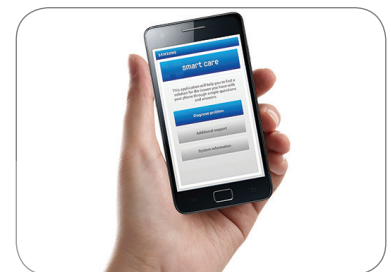

### Features

- Steam Drying Technology:
  - Steam Refresh
  - Steam Wrinkle Away
- Smart Care
- 11 Preset Drying Cycles
- 10 Options
- 4 Temperature Settings
- 4-Way Venting
- Sensor Dry – Detects Moisture and Adjusts Drying Time
- Dryer Drum Light
- Reversible See-Through Door

### Convenience

- Child Lock
- My Cycle Option
- Lint Filter Indicator

Steam Dry

Smart Care

**AjMadison**  
Your Appliance Authority™  
Available Color:  
Merlot  
800-570-3355  
**Signature Features**