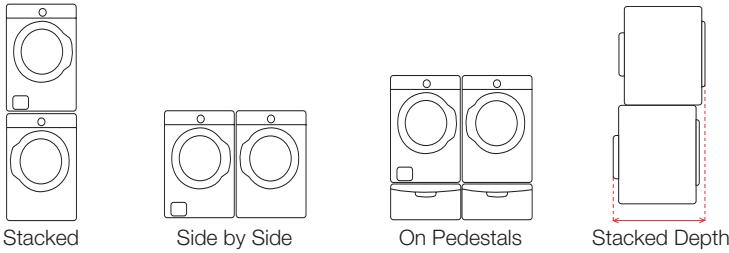

DV42H5200EF

Samsung Front-Load Electric Dryer

Installing Options