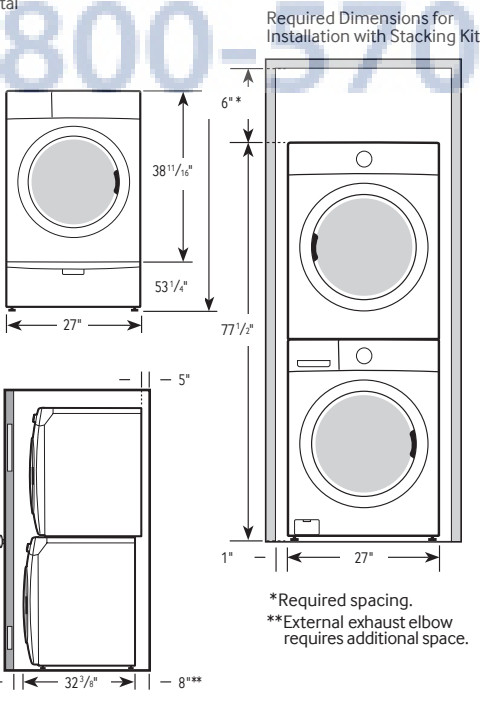

Dimensions

2. With optional pedestal base or stacking kit

Required Dimensions for Installation with Pedestal