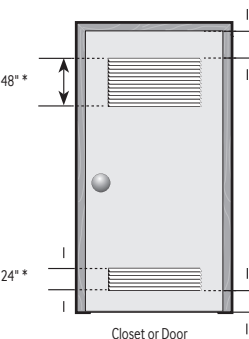

Dimensions

2. With optional pedestal base or stacking kit

Required Dimensions for Installation with Pedestal