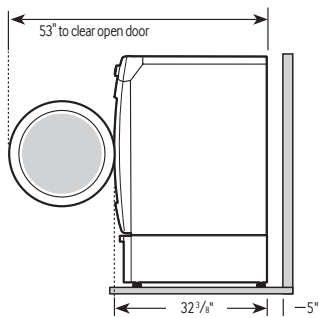

Dimensions

2. With optional pedestal base or stacking kit

Required Dimensions for Installation with Pedestal