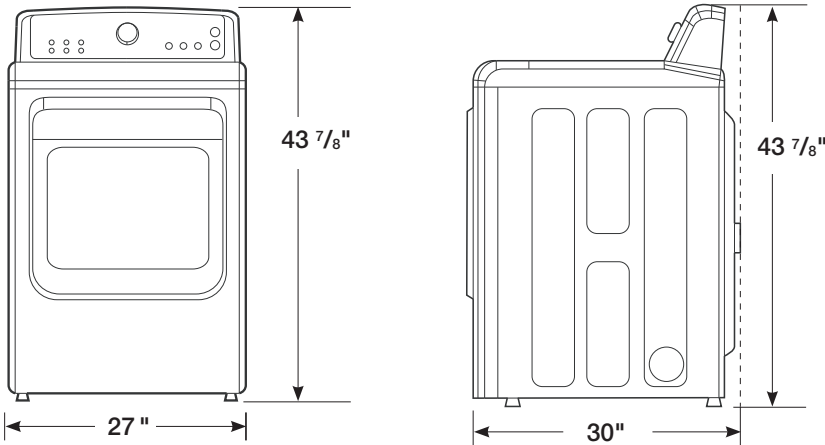

Warranty

One (1) Year All Parts and Labor
 Two (2) Years Control Board

Product Dimensions + Weight

Dimensions: (WxHxD) 27" x 43 7/8" x 30"
 Weight: 125.6 lbs / 57 kg

Shipping Dimensions + Weight

Dimensions: (WxHxD) 29 1/2" x 46 1/2" x 31 1/8"
 Weight: 134.4 lbs / 61 kg

Dimensions

Color	Model #	UPC Code
Neat White	DV422GWHDR	036725590410

Matching Washer

Neat White	WA422PRHDWR	036725590397
------------	-------------	--------------