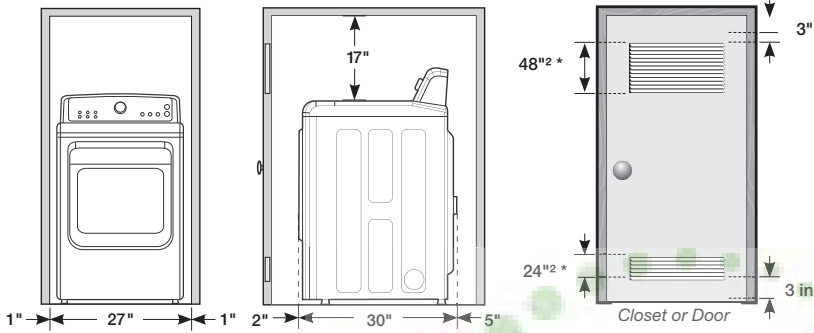

DV422GWHDR

7.2 cu. ft. Capacity Gas Top Loading Dryer

Installing your dryer

Alcove or closet installation

Recessed Area

Side View Confined

Minimum clearances for closets and alcove:

- Sides - 1"
- Top - 17"
- Rear - 5"
- Closet Front - 2"

If the washer and dryer are installed together, the closet front must have at least a 72 in² (465cm²) unobstructed air opening. Your washer alone does not require a specific air opening.

* Required spacing
 ** External exhaust elbow requires additional space.