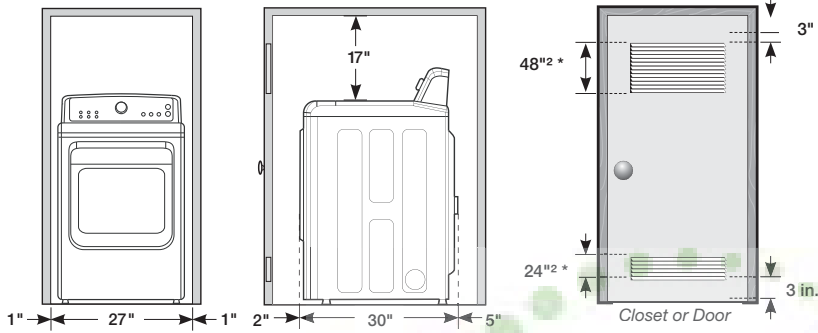

DV422EWHDR

7.2 cu. ft. Capacity Electric Top Loading Dryer

Installing your dryer

Alcove or closet installation

Recessed Area

Side View Confined

Minimum clearances for closets and alcove:

- Sides - 1"
- Top - 17"
- Rear - 5"
- Closet Front - 2"

If the washer and dryer are installed together, the closet front must have at least a 72 in² (465cm²) unobstructed air opening. Your washer alone does not require a specific air opening.

* Required spacing
 ** External exhaust elbow requires additional space.