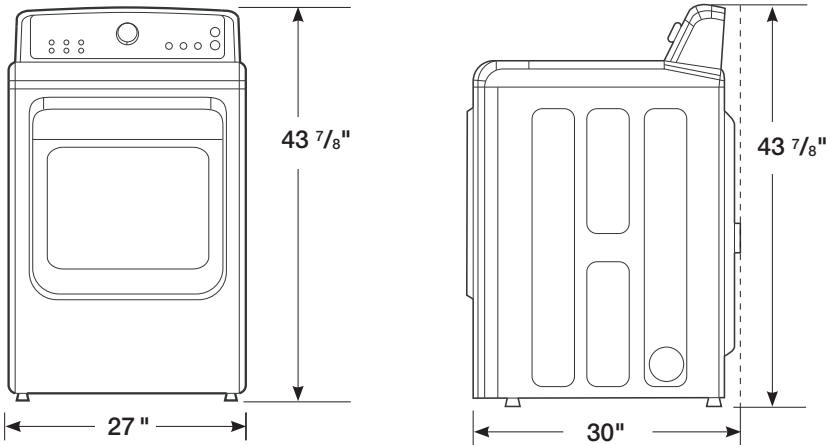

Warranty

One (1) Year All Parts and Labor
 Two (2) Years Control Board

Product Dimensions + Weight

Dimensions: (WxHxD) 27" x 43 7/8" x 30"
 Weight: 125.6 lbs / 57 kg

Shipping Dimensions + Weight

Dimensions: (WxHxD) 29 1/2" x 46 1/2" x 31 1/8"
 Weight: 134.4 lbs / 61 kg

Dimensions

Color	Model #	UPC Code
Neat White	DV422EWHDR	036725590403

Matching Washer

Neat White	WA422PRHDWR	036725590397
------------	-------------	--------------