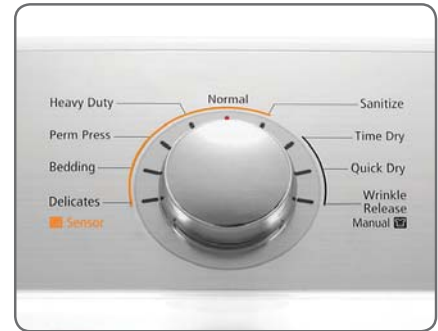

DV422EWHDR

7.2 cu. ft. Capacity Electric Top Loading Dryer

Features

- 7.2 cu. ft. Capacity
- 9 Preset Drying Cycles
- 5 Options
- 3 Temperature Settings
- 4 Way Venting

Convenience

- Sensor Dry – Detects Moisture and Adjusts Time
- Child Lock
- Door Safety
- Lint Filter Indicator
- Remaining Time Display
- Adjustable End-of-Cycle Signal

9 Cycles