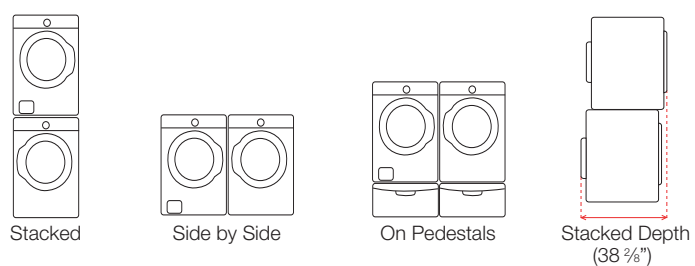

DV405GTPASU

7.4 cu. ft. Capacity Gas Steam Dryer

Installation Options:

Installing your dryer

1. Alcove or closet installation

Minimum clearances for closets and alcove:

- Sides - 1 In. (2.5 cm)
- Top - 17 In. (43.2 cm)
- Rear - 4 In. (10.2 cm)
- Closet Front - 2 In. (5.1 cm)

If the washer and dryer are installed together, the closet front must have at least a 72 in² (465cm²) unobstructed air opening. Your washer alone does not require a specific air opening.