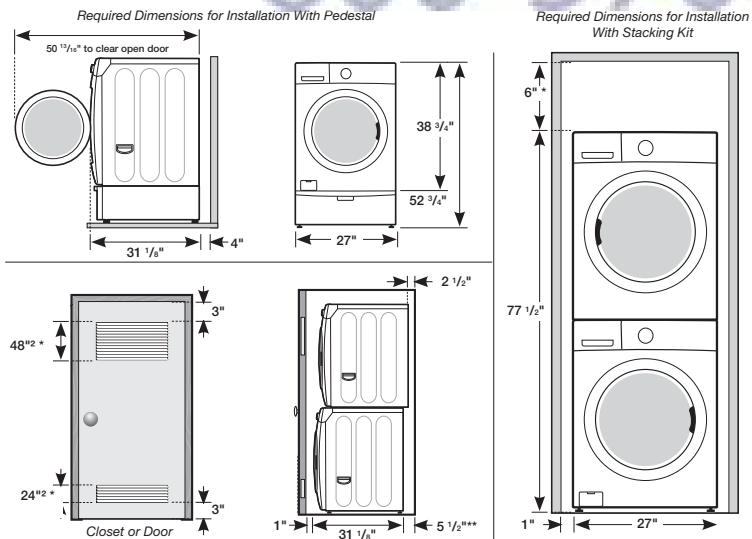

2. With optional pedestal base or stacking kit

* Required spacing   ** External exhaust elbow requires additional space.

Fabric Care

13 Preset Dry Cycles

Steam Refresh, Steam Wrinkle Away, Normal, Heavy Duty, Towels, Permanent Press, Delicates, Sanitize, Time Dry, Air Fluff, Quick Dry, Bedding Plus, Wool

8 Options

Mixed Load Bell, Wrinkle Prevent, Delay Start-Up to 24 Hours, My Cycle, Rack Dry, Adjust Time, Drum Light, Smart Care

5 Temperature Settings

High, Medium, Medium Low, Low, Extra Low

5 Dry Levels

Very Dry, More Dry, Normal Dry, Less Dry, Damp Dry

2 Signal Sound Levels

Louder, ▲, Soft, ▼, Off

Accessories:

- Stacking Kit: SK-5A
- Vent Kit: DV-1A
- Pedestal: WE357A0P, WE357A0W

Warranty

- One (1) Year All Parts and Labor
- Two (2) Years Control Board

Product Dimensions + Weight

Dimensions: (WxHxD) 27" x 38 3/4" x 31 1/8"
Weight: 123.3 lbs / 56 kg

Shipping Dimensions + Weight

Dimensions: (WxHxD) 29 3/8" x 42 3/8" x 33 1/4"
Weight: 134.4 lbs / 61 kg

Color	Model #	UPC Code
Neat White	DV405GTPAWR	036725570641
Platinum	DV405GTPASU	036725590540

Matching Washer

Neat White	WF405ATPAWR	036725590496
Platinum	WF405ATPASU	036725590489