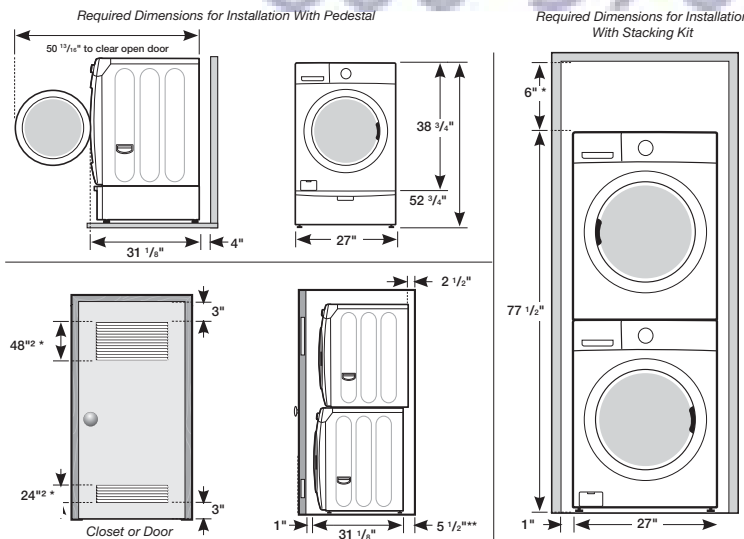

2. With optional pedestal base or stacking kit

* Required spacing   ** External exhaust elbow requires additional space.

Fabric Care

13 Preset Dry Cycles

Steam Refresh, Steam Wrinkle Away, Normal, Heavy Duty, Towels, Permanent Press, Delicates, Sanitize, Time Dry, Air Fluff, Quick Dry, Bedding Plus, Wool

8 Options

Mixed Load Bell, Wrinkle Prevent, Delay Start-Up to 24 Hours, My Cycle, Rack Dry, Adjust Time, Drum Light, Smart Care

5 Temperature Settings

High, Medium, Medium Low, Low, Extra Low

5 Dry Levels

Very Dry, More Dry, Normal Dry, Less Dry, Damp Dry

2 Signal Sound Levels

Louder, ▲, Soft, ▼, Off

Accessories:

- Stacking Kit: SK-5A
- Vent Kit: DV-1A
- Pedestal: WE357A0P, WE357A0W

Warranty

- One (1) Year All Parts and Labor
- Two (2) Years Control Board

Product Dimensions + Weight

Dimensions: (WxHxD) 27" x 38 3/4" x 31 1/8"
Weight: 123.3 lbs / 56 kg

Shipping Dimensions + Weight

Dimensions: (WxHxD) 29 3/8" x 42 3/8" x 33 1/4"
Weight: 134.4 lbs / 61 kg

Color	Model #	UPC Code
Neat White	DV405ETPAWR	036725570658
Platinum	DV405ETPASU	036725590533

Matching Washer

Neat White	WF405ATPAWR	036725590496
Platinum	WF405ATPASU	036725590489