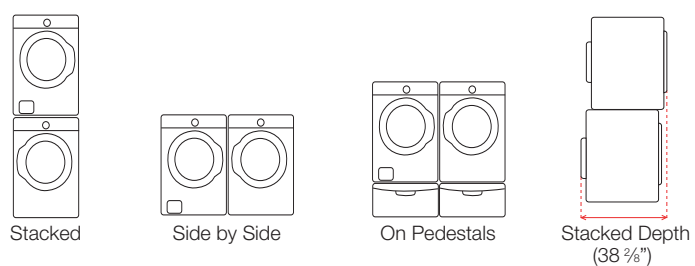

DV405ETPASU

7.4 cu. ft. Capacity Electric Steam Dryer

Installation Options:

Installing your dryer

1. Alcove or closet installation

Minimum clearances for closets and alcove:

- Sides - 1 In. (2.5 cm)
- Top - 17 In. (43.2 cm)
- Rear - 4 In. (10.2 cm)
- Closet Front - 2 In. (5.1 cm)

If the washer and dryer are installed together, the closet front must have at least a 72 in² (465cm²) unobstructed air opening. Your washer alone does not require a specific air opening.