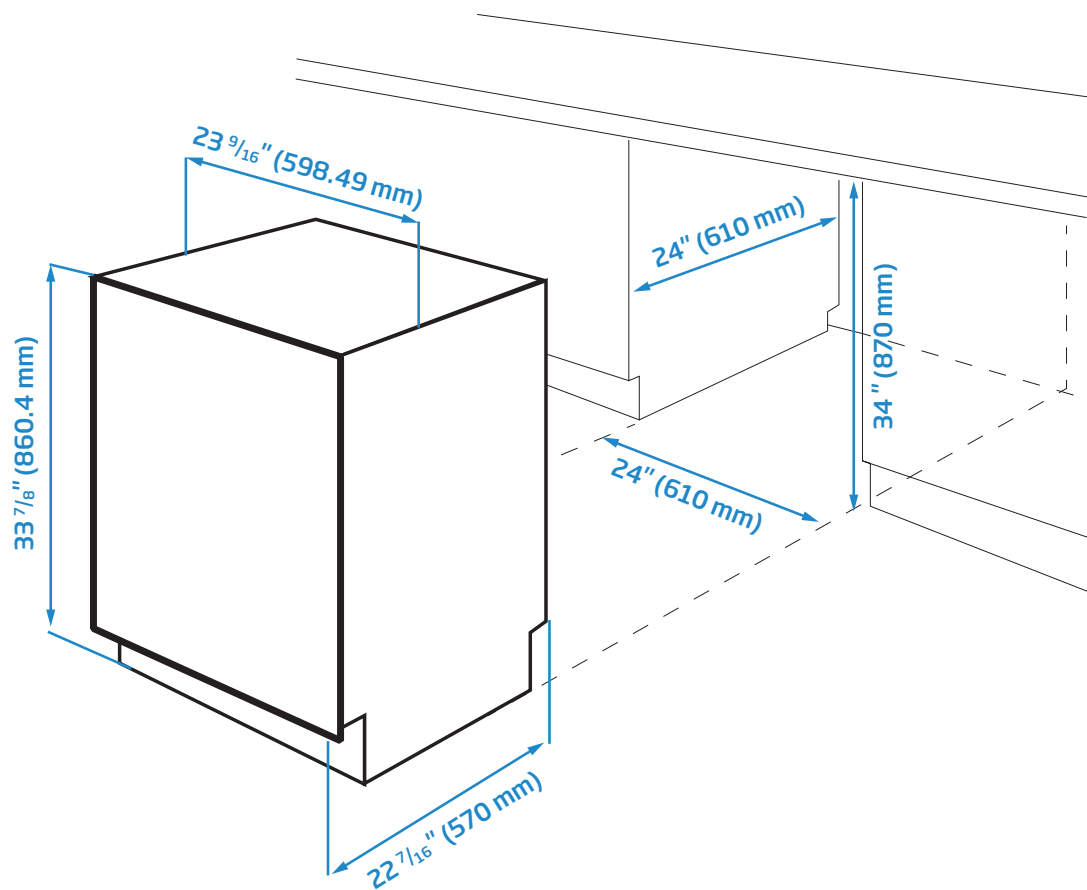

Front Control, Pocket Handle Dishwasher, 6 Programs, 45 dBA

DUT36520X

CEE Tier 1

KEY FEATURES

- Silent Tech: 45 dBA
- Full Size Third Rack
- 15 Place Settings
- 6 Programs
- Height Adjustable Upper Rack
- Easy Installation
- Concealed Heating Element
- Adjustable Feet and Self-Adjusting Hinge

GENERAL	
Control Type	LCD, 2 Rows
Position	Front Control
Finish	Fingerprint-free Stainless Steel
MAIN FEATURES	
Loading Capacity (Place Settings)	15
Tub Material	Stainless Steel
Inner Door Material	Stainless Steel
Delay Timer	Yes
ProSmart Inverter Motor	Yes
Drying System	Static
Turbidity Sensor	Yes
SilentTech	45 dBA
All-In-1 Tablet	Yes
Interior High Loop with Air Gap	Yes
Dirt Sensor	Yes
Detergent Dispenser Type	Sliding Lid (Vertical)
Water Safety System	Overflow Safety
FUNCTIONS	
1/2 Load Function	Yes
Sanitize Function	Yes
Extra Dry Function	Yes
Fast Function	Yes
PROGRAMS	
Number of Programs	6
Heavy +	Yes
Regular Wash	Yes
Delicate	Yes
Quick & Shine	Yes
Express	Yes
Rinse & Hold	Yes
DISPLAY	
Rinse Aid Indicator	Yes
Water Tap Indicator	Yes
Over Flow Safety	Yes
Water Leakage Indicator	Yes
RACK SYSTEM	
Full Size Third Rack	Yes
Upper Rack (Inset Shelves)	2
Height-adjustable Upper Rack	3 Positions, Adjustable When Loaded
Easy Fold Upper Rack Folding Tines	Yes
Cutlery Basket	Yes
Upper Basket Type	2 Thick Front Wires
ENVIRONMENTAL STANDARDS	
Energy Consumption	225 kWh/year
Water Consumption	2.32 - 5.6 gal./ cycle
DIMENSIONS (DUT25401X)	
Required Cutout Dimension H x W x D	34" x 24" x 24"
Product Dims H x W x D	33 ⁷ / ₈ " x 23 ⁹ / ₁₆ " x 22 ⁷ / ₁₆ " (86.1 x 59.8 x 57 cm)
Packed H x W x D	35 ¹ / ₄ " x 25 ⁹ / ₁₆ " x 26 ³ / ₈ " (89.5 x 65 x 67 cm)
Product Weight	90.61 lbs. (41.1 kg)
Packed Weight	95.46 lbs. (43.3 kg)