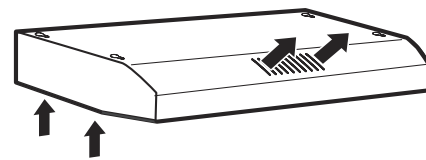

Recirculating (non vented ductless)

Accessories: To purchase Bosch accessories, cleaners & parts please visit www.bosch-home.com/us/store or call 1-800-944-2904 (Mon to Fri 5 am to 6 pm PST, Sat 6 am to 3 pm PST).

Notes: All height, width and depth dimensions are shown in inches. BSH reserves the absolute and unrestricted right to change product materials and specifications, at any time, without notice. Consult the product's installation instructions for final dimensional data and other details prior to making cutout.

Warranties: Please see Use & Care manual or Bosch website for statement of limited warranty.

For more information on our entire line of products, go to www.bosch-home.com/us or call 1-800-944-2904

© BSH Home Appliances Corporation. All rights reserved. Bosch is a registered trademark of Robert Bosch GmbH.