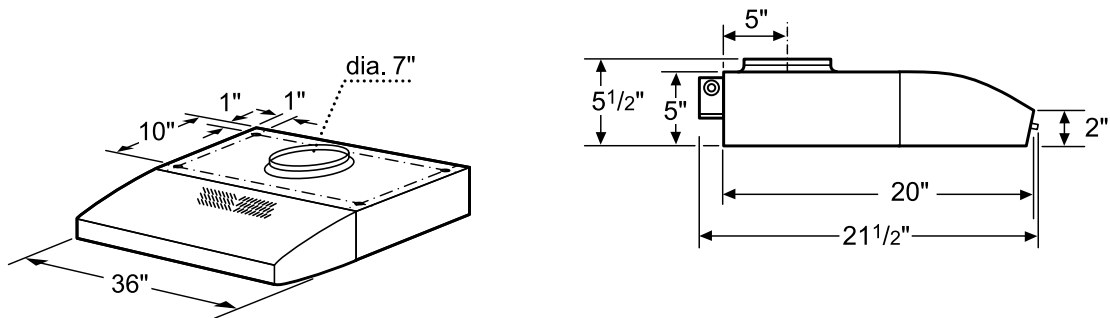

Notes: All height, width and depth dimensions are shown in inches. BSH reserves the absolute and unrestricted right to change product materials and specifications, at any time, without notice. Consult the product's installation instructions for final dimensional data and other details prior to making cutout.

36" Under-Cabinet Wall Hood

300 Series – Stainless Steel DUH36152UC

BOSCH
Invented for life

Installation Details

Dimensions in inches

Vertical discharge:

Use a rectangular duct 3 1/4" x 10".....

....or use a round 7" duct