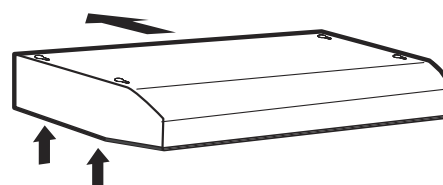

Horizontal discharge:

Use a rectangular duct 3 1/4" x 10"