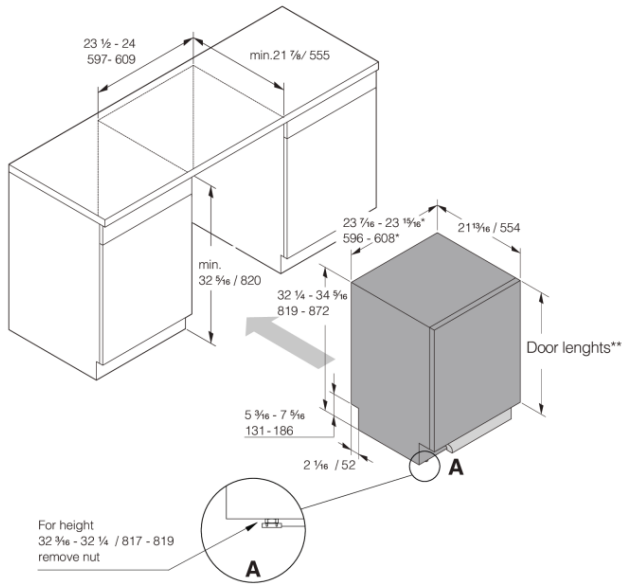

### Dimensions

- Width: 23 15/16" (608 mm)
- Height: 32 1/4" (819 mm)
- Depth: 21 13/16" (554 mm)
- Maximum product height: 34 5/16" (872 mm)
- Cord length: 71 7/16" (1815 mm)
- Depth with door open: 48 15/16" (1243 mm)
- Length of inflow hose: 64 3/16" (1630 mm)
- Length of outflow hose: 90 9/16" (2300 mm)

### Logistic information

- Packaging width: 25 3/16" (640 mm)
  - Packaging height: 35 1/16" (890 mm)
  - Packaging depth: 26 3/4" (680 mm)
  - Total weight of packaged product: 97 lbs
  - Code: 740098
  - EAN code: 3838782650666
  - Market: Domestic
  - Range: Logic
-

Measurements: inches / millimetres

\* Flexible side trims (width without side trims: 23 7/8 / 596)

**\*\* Door lengths:**

- Fixed door: 26 3/4 - 29 1/8 / 680 - 760
- Sliding door: 27 3/8 - 31 1/2 / 700 - 800
- Sliding door with Status Light: 28 3/8 - 31 1/2 / 720 - 800