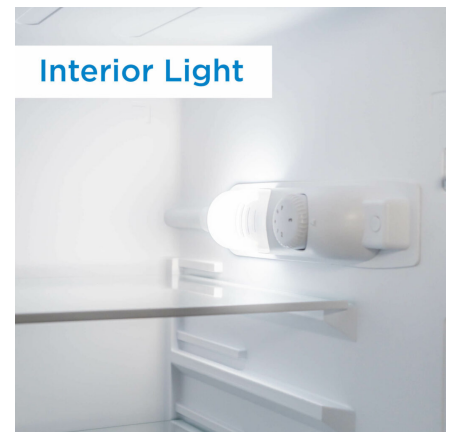

**Danby**

**DPF074V1WDB-6**

7.4 cu. ft. Apartment Size Fridge Top Mount in White

**Vegetable Crisper and Cover**

**3 Full Door Shelves**

**Interior Light**

## FEATURES

- 7.4 cu ft. (210 L) Capacity Apartment Size Refrigerator Top Mount
- ENERGY STAR® certified, energy-efficient to help you save money without sacrificing performance
- Environmentally friendly R600a refrigerant
- 4 full width glass shelves for maximum storage versatility
- 7.4 cu ft. capacity Top Mount refrigerator
- Integrated door shelving with 3 full door shelves
- Vegetable crisper and cover
- Interior light illuminates the interior
- Ice tray, Egg tray and ice scraper included
- Integrated door handle
- Reversible door can be modified for a left or right hand opening
- ISTA-6 packaging