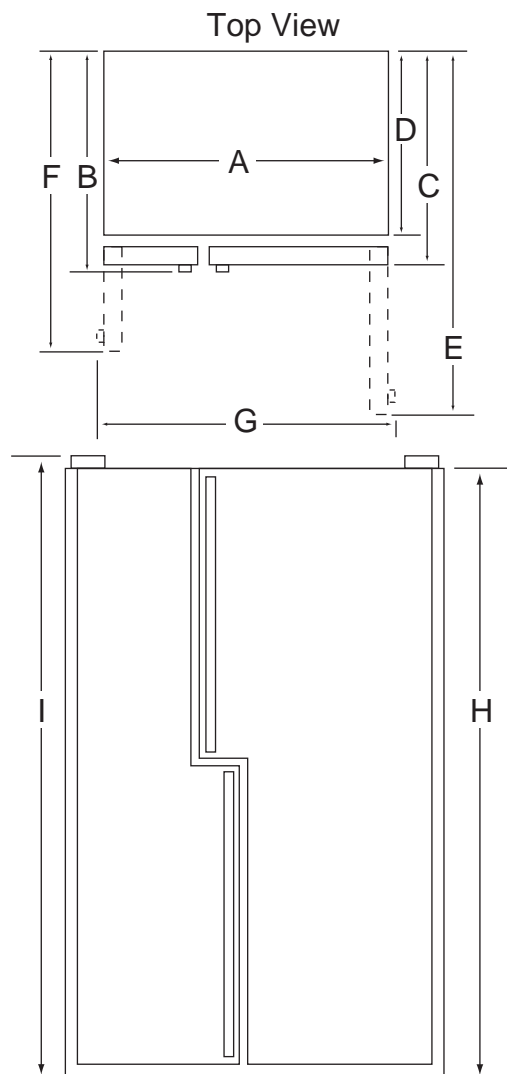

WIDE-BY-SIDE REFRIGERATOR

26 Cu. Ft. Models - "H" series

Dimensions

■	Inches	Centimeters
A	35 5/8	90.5
B ¹	33 1/4	84.5
C ²	30 3/4	78.1
D	28	71.1
E ³	52	132.1
F ³	45 3/8	115.3
G ⁴	40 3/4	103.5
H ⁵	68 1/2	174.0
I ⁶	70	177.8

Notes:

1. Depth including door handle.
2. Depth excluding door handle.
3. Depth with doors open 90°.
4. Width with doors open 90°.
5. Height excluding door hinge.
6. Height including door hinge.

Important: Because of continuing product improvements, Maytag reserves the right to change specifications without notice. Dimensional specifications are provided for planning purposes only. For complete details see installation instructions that accompany each product before selecting cabinetry, making cutouts or beginning installation.