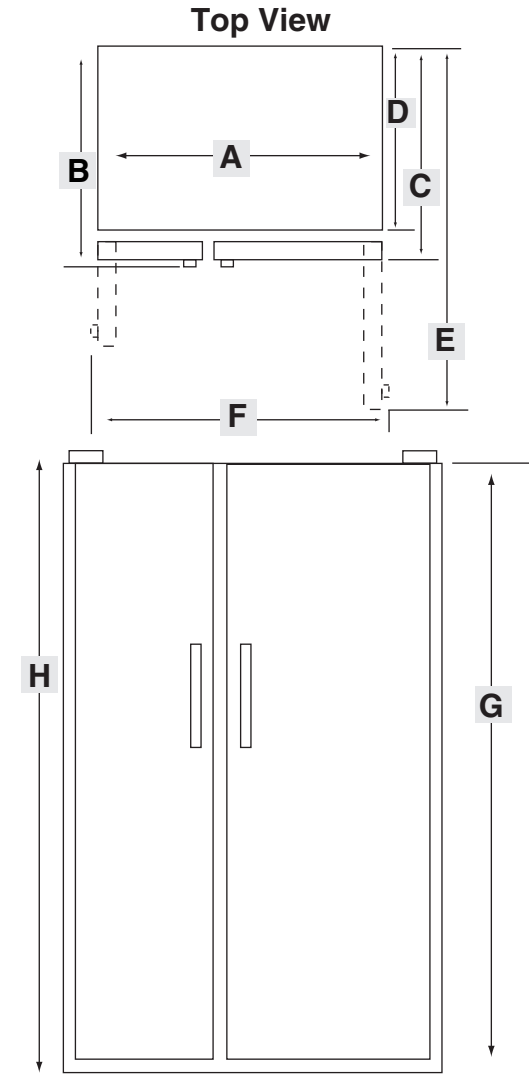

SIDE-BY-SIDE REFRIGERATOR

23 Cu. Ft. Models - "H" series

Dimensions

■	Inches	Centimeters
A	32 5/8	82.9
B ¹	33 1/4	84.5
C ²	30 3/4	78.1
D	28	71.1
E ³	49	124.5
F ⁴	37 3/4	95.9
G ⁵	66 7/8	169.9
H ⁶	68 3/8	173.5

Notes:

1. Depth including door handle.
2. Depth excluding door handle.
3. Depth with doors open 90°.
4. Width with doors open 90°.
5. Height excluding door hinge.
6. Height including door hinge.

Important: Because of continuing product improvements, Maytag reserves the right to change specifications without notice. Dimensional specifications are provided for planning purposes only. For complete details see installation instructions that accompany each product before selecting cabinetry, making cutouts or beginning installation.