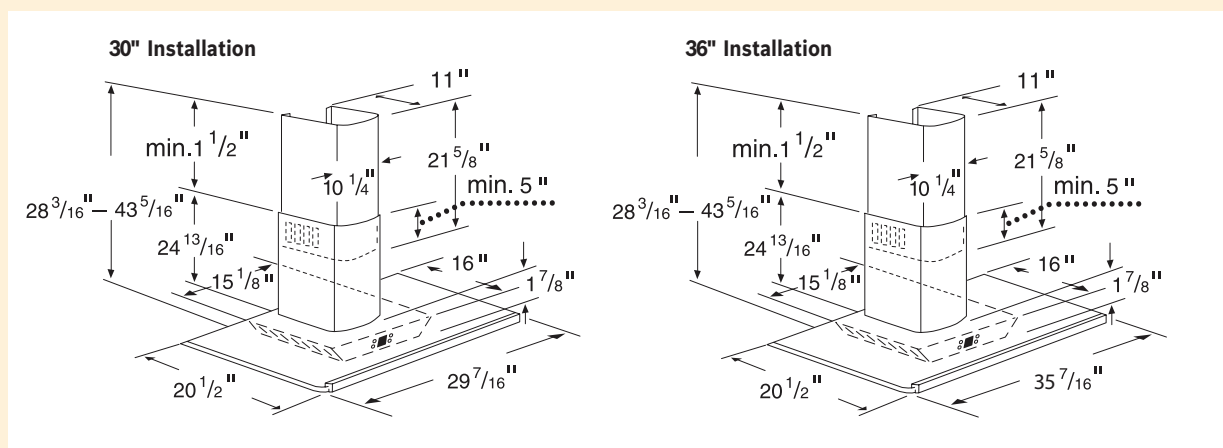

Canopy Hood **DKE96**

Ventilation Spec Sheet

BOSCH

Invented for life

DKE96

Features & Benefits

- 600 CFM Powerful Ventilation
- Elegant Design with Tempered Glass Canopy
- 4-speed Electronic Control for Simple Activation
- Dual Halogen Lighting
- Digital Display

Product Name	Ventilation Hood
Model Number	DKE96

Appearance	
Smoked Glass Canopy	•
Front Center Controls	•
Digital Display	•
Available Widths	30," 36"
Wall Mount	•
Welded and Polished Seams	•
Halogen Surface Lights	2

Technical	
Maximum CFM	600
Fan Speeds	4
Decibel Rating	54 dB
Dishwasher-Safe Filters	•
Adjustable Duct Height	•
Duct Size	6"
Vertical Discharge	•
Electrical Requirements	120VAC, 60Hz
Amps	15
Approximate Shipping Weight (lbs.) – 30"	77
Approximate Shipping Weight (lbs.) – 36"	82

Accessories	
DRZ94UC Recirculation Option	•

Dimensions:

Ventilation is UL approved. Notes: All height, width and depth dimensions are shown in inches. *Please refer to installation instructions prior to making cutout. BSH reserves the absolute and unrestricted right to change product materials and specifications, at any time, without notice. Consult the product's installation instructions for final dimensional data and other details. Applicable product warranty can be found in accompanying product literature or you may contact your account manager for further details.