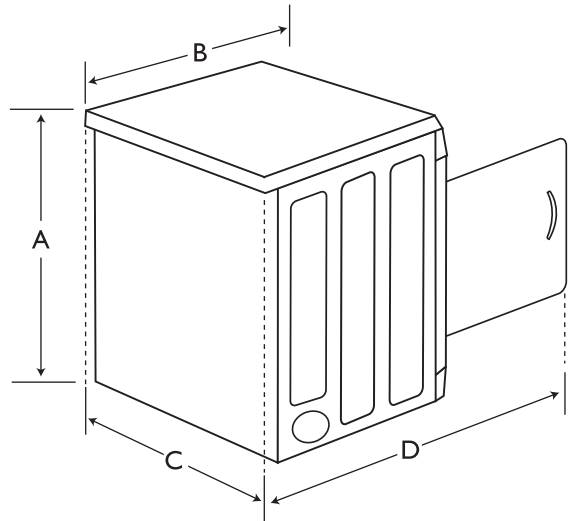

## Maytag® Compact Front-Load Washer Dimensions

WASHER DIMENSIONS	INCH (CM)
A. Height – Overall*	33.25" (84.5)
B. Depth to Front of Control Dial	26" (66.1)
C. Width	23.5" (59.7)
D. Depth – With Washer Door Open 90°	41.25" (104.3)

**Note:**

\*Dimensions will vary according to adjustment of leveling legs.

## Maytag® Compact Front-Load Dryer Dimensions

DRYER DIMENSIONS	INCH (CM)
A. Height – Overall*	33.25" (84.5)
B. Depth to Front of Control Dial	23.75" (60)
C. Width	23.5" (59.7)
D. Depth – With Dryer Door Open 90°	40" (101.6)