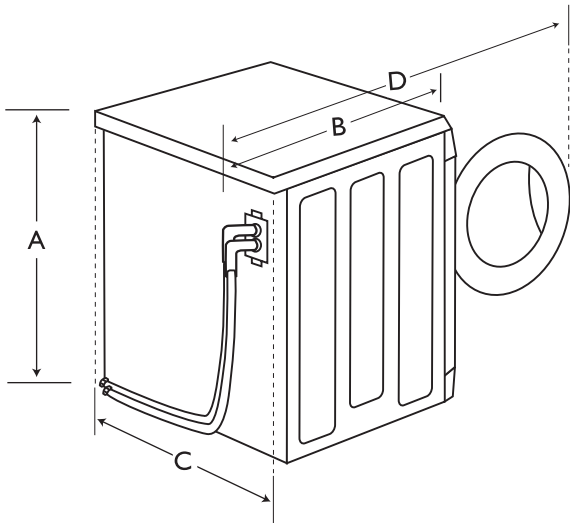

## Maytag® Compact Front-Load Washer Dimensions

WASHER DIMENSIONS	INCH (CM)
A. Height – Overall*	33.25" (84.5)
B. Depth to Front of Control Dial	26" (66.1)
C. Width	23.5" (59.7)
D. Depth – With Washer Door Open 90°	41.25" (104.3)

**Note:**

\*Dimensions will vary according to adjustment of leveling legs.

## Maytag® Compact Front-Load Dryer Dimensions

DRYER DIMENSIONS	INCH (CM)
A. Height – Overall*	33.25" (84.5)
B. Depth to Front of Control Dial	23.75" (60)
C. Width	23.5" (59.7)
D. Depth – With Dryer Door Open 90°	40" (101.6)