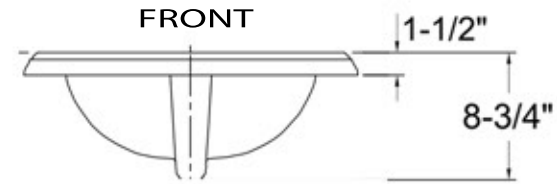

Great Point Collection

Premium Ceramic
Vitreous China

MODEL:

DI-2418-R8

Overall Dimensions	Interior Basin	Overflow	Height, Depth	Drain Dimension
23" x 18.25"	17" x 11"	Yes	8.75", 5.25"	1.75" standard

FEATURES

- Vitreous china, self-rimming top mount sink
- Nominal Dimensions, actual may vary by up to .25"
- Glazed Enamel Finish
- Cut out template provided
- Drain Opening is Standard 1.75"
- Certifications ; ASME A112.19.2-3013, cUPC
- 3 Faucet holes (1.375" diameter each)/ 8-inch spread
- Limited Manufacturers Warranty