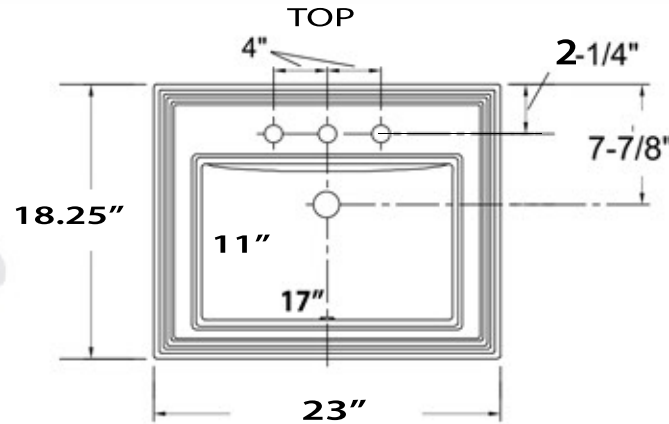

Great Point Collection

Premium Ceramic
Vitreous China

MODEL:

DI-2418-R8

Overall Dimensions	Interior Basin	Overflow	Height, Depth	Drain Dimension
23" x 18.25"	17" x 11"	Yes	8.75", 5.25"	1.75" standard

FEATURES

- Vitreous china, self-rimming top mount sink
- Nominal Dimensions, actual may vary by up to .25"
- Glazed Enamel Finish
- Cut out template provided
- Drain Opening is Standard 1.75"
- Certifications ; ASME A112.19.2-3013, cUPC
- 3 Faucet holes (1.375" diameter each)/ 8-inch spread
- Limited Manufacturers Warranty