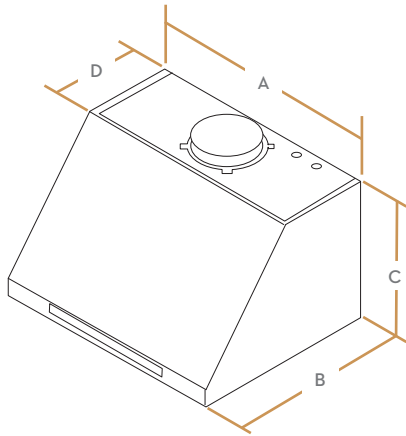

## DIMENSIONS & WEIGHT

APPLIANCE DIMENSIONS (H X W X D) (IN.)	18" X 35 7/8" X 24"
UPPER CABINET CUTOUT (W) (IN.)	36"
WEIGHT	57 LBS (26KG)

## APPLIANCE DIMENSIONS

36"

A	B	C	D
35 7/8" (91.1CM)	24" (61CM)	18" (45.7CM)	12" (30.5CM)