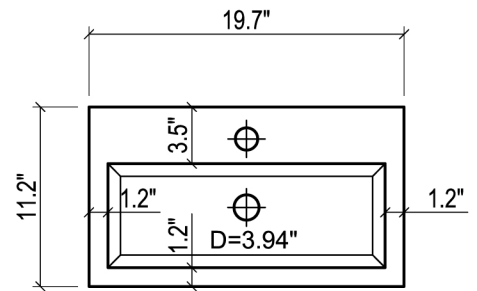

Doll House

D20 - _____

Ceramic Sink
DH2011W1

FRONT VIEW

SIDE VIEW

TOP VIEW

FRONT VIEW

BACK VIEW