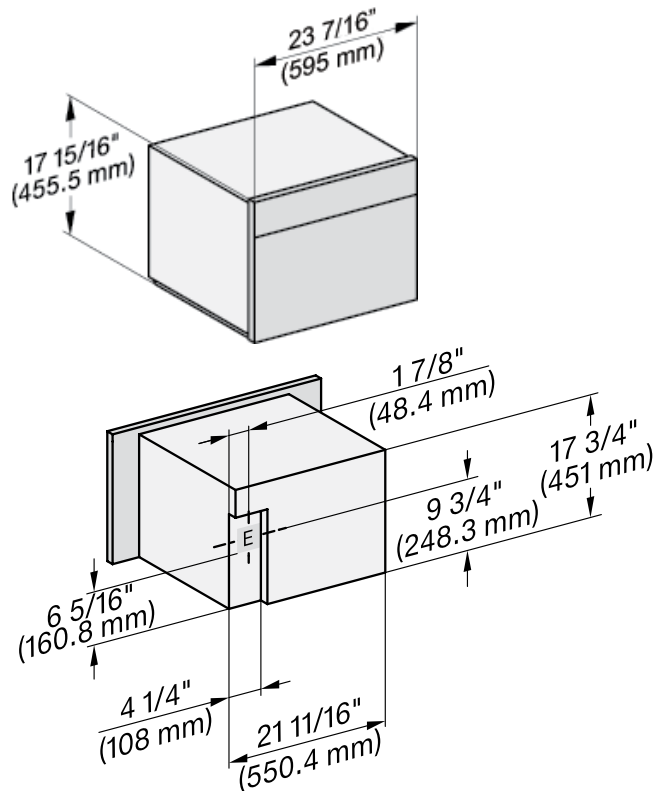

MATERIAL

11876600

SPECIFICATIONS	
Overall Unit Dimensions	23 ⁷ / ₁₆ " (595 mm) W x 17 ¹⁵ / ₁₆ " (455.5 mm) H x 23 ¹ / ₄ " (590 mm) D
Niche	
Minimum Cabinet Niche Opening	22 ¹ / ₂ " (562 mm) W x 17 ¹¹ / ₁₆ " (450 mm) H x 24" (610 mm) D
Electrical	
Electrical Requirements	208 - 240V, 60Hz, 20 Amps
Power Cord	NEMA 6-20 plug, 5 ft (1.52 m)
Shipping	
Shipping Weight	128 lbs (58 kg)
Shipping Dimensions	27 ⁷ / ₁₆ " (697 mm) W x 23 ⁷ / ₁₆ " (595 mm) H x 26 ¹ / ₁₆ " (677 mm) D

PRODUCT DIMENSIONS

E = Electrical connection

FLUSH CUTOUT DIMENSIONS

Front View

Side View

- A - Cut-out (4" x 28" [100 mm x 720 mm]) in the bottom of the cabinet for the power cord and Ventilation
- ⓘ - Electrical and water supplies are recommended to be placed in adjacent cabinetry.
Additional cabinet depth is required when placing the electrical and water supplies behind the appliance.

PROUD CUTOUT DIMENSIONS

Front View

Side View

A - Cut-out (4" x 28" [100 mm x 720 mm]) in the bottom of the cabinet for the power cord and Ventilation

ⓘ - Electrical and water supplies are recommended to be placed in adjacent cabinetry.