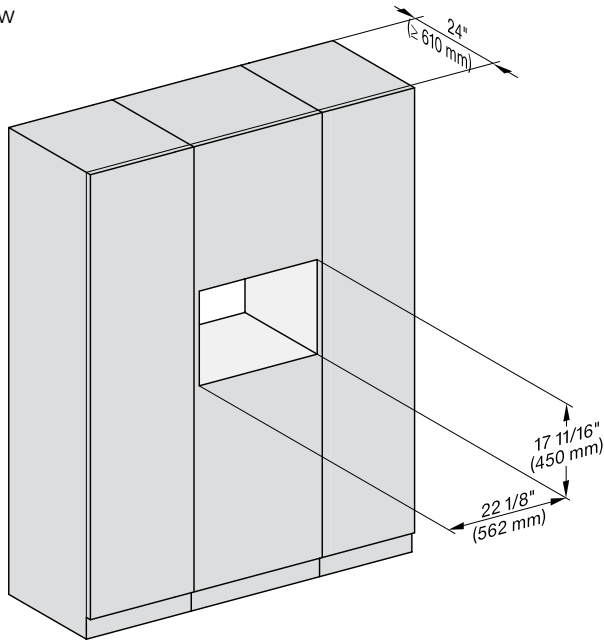

MATERIAL

11876600

SPECIFICATIONS	
Overall Unit Dimensions	23 ⁷ / ₁₆ " (595 mm) W x 17 ¹⁵ / ₁₆ " (455.5 mm) H x 23 ¹ / ₄ " (590 mm) D
Niche	
Minimum Cabinet Niche Opening	22 ¹ / ₂ " (562 mm) W x 17 ¹¹ / ₁₆ " (450 mm) H x 24" (610 mm) D
Electrical	
Electrical Requirements	208 - 240V, 60Hz, 20 Amps
Power Cord	NEMA 6-20 plug, 5 ft (1.52 m)
Shipping	
Shipping Weight	128 lbs (58 kg)
Shipping Dimensions	27 ⁷ / ₁₆ " (697 mm) W x 23 ⁷ / ₁₆ " (595 mm) H x 26 ¹ / ₁₆ " (677 mm) D

PRODUCT DIMENSIONS

E = Electrical connection

FLUSH CUTOUT DIMENSIONS

Front View

Side View

- A - Cut-out (4" x 28" [100 mm x 720 mm]) in the bottom of the cabinet for the power cord and Ventilation
- ⓘ - Electrical and water supplies are recommended to be placed in adjacent cabinetry.
Additional cabinet depth is required when placing the electrical and water supplies behind the appliance.

PROUD CUTOUT DIMENSIONS

Front View

Side View

A - Cut-out (4" x 28" [100 mm x 720 mm]) in the bottom of the cabinet for the power cord and Ventilation

ⓘ - Electrical and water supplies are recommended to be placed in adjacent cabinetry.