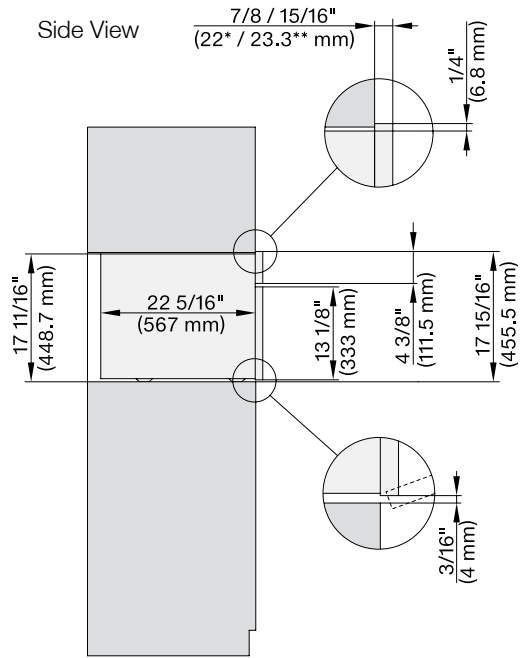

MATERIAL

11876600

SPECIFICATIONS	
Overall Unit Dimensions	23 ⁷ / ₁₆ " (595 mm) W x 17 ¹⁵ / ₁₆ " (455.5 mm) H x 23 ¹ / ₄ " (590 mm) D
Niche	
Minimum Cabinet Niche Opening	22 ¹ / ₂ " (562 mm) W x 17 ¹¹ / ₁₆ " (450 mm) H x 24" (610 mm) D
Electrical	
Electrical Requirements	208 - 240V, 60Hz, 20 Amps
Power Cord	NEMA 6-20 plug, 5 ft (1.52 m)
Shipping	
Shipping Weight	128 lbs (58 kg)
Shipping Dimensions	27 ⁷ / ₁₆ " (697 mm) W x 23 ⁷ / ₁₆ " (595 mm) H x 26 ¹ / ₁₆ " (677 mm) D

PRODUCT DIMENSIONS

E = Electrical connection

FLUSH CUTOUT DIMENSIONS

Front View

Side View

- A - Cut-out (4" x 28" [100 mm x 720 mm]) in the bottom of the cabinet for the power cord and Ventilation
- ⓘ - Electrical and water supplies are recommended to be placed in adjacent cabinetry.
Additional cabinet depth is required when placing the electrical and water supplies behind the appliance.

PROUD CUTOUT DIMENSIONS

Front View

Side View

A - Cut-out (4" x 28" [100 mm x 720 mm]) in the bottom of the cabinet for the power cord and Ventilation

ⓘ - Electrical and water supplies are recommended to be placed in adjacent cabinetry.