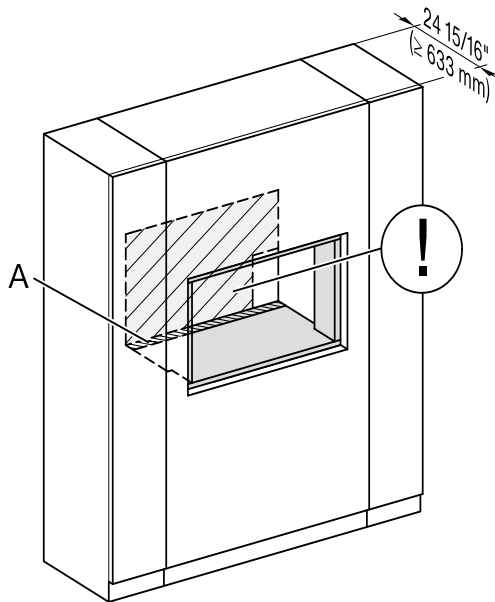

MATERIAL

11876600

SPECIFICATIONS	
Overall Unit Dimensions	23 ⁷ / ₁₆ " (595 mm) W x 17 ¹⁵ / ₁₆ " (455.5 mm) H x 23 ¹ / ₄ " (590 mm) D
Niche	
Minimum Cabinet Niche Opening	22 ¹ / ₂ " (562 mm) W x 17 ¹¹ / ₁₆ " (450 mm) H x 24" (610 mm) D
Electrical	
Electrical Requirements	208 - 240V, 60Hz, 20 Amps
Power Cord	NEMA 6-20 plug, 5 ft (1.52 m)
Shipping	
Shipping Weight	128 lbs (58 kg)
Shipping Dimensions	27 ⁷ / ₁₆ " (697 mm) W x 23 ⁷ / ₁₆ " (595 mm) H x 26 ¹ / ₁₆ " (677 mm) D

PRODUCT DIMENSIONS

E = Electrical connection

FLUSH CUTOUT DIMENSIONS

Front View

Side View

- A - Cut-out (4" x 28" [100 mm x 720 mm]) in the bottom of the cabinet for the power cord and Ventilation
- ⓘ - Electrical and water supplies are recommended to be placed in adjacent cabinetry.
Additional cabinet depth is required when placing the electrical and water supplies behind the appliance.

PROUD CUTOUT DIMENSIONS

Front View

Side View

A - Cut-out (4" x 28" [100 mm x 720 mm]) in the bottom of the cabinet for the power cord and Ventilation

ⓘ - Electrical and water supplies are recommended to be placed in adjacent cabinetry.