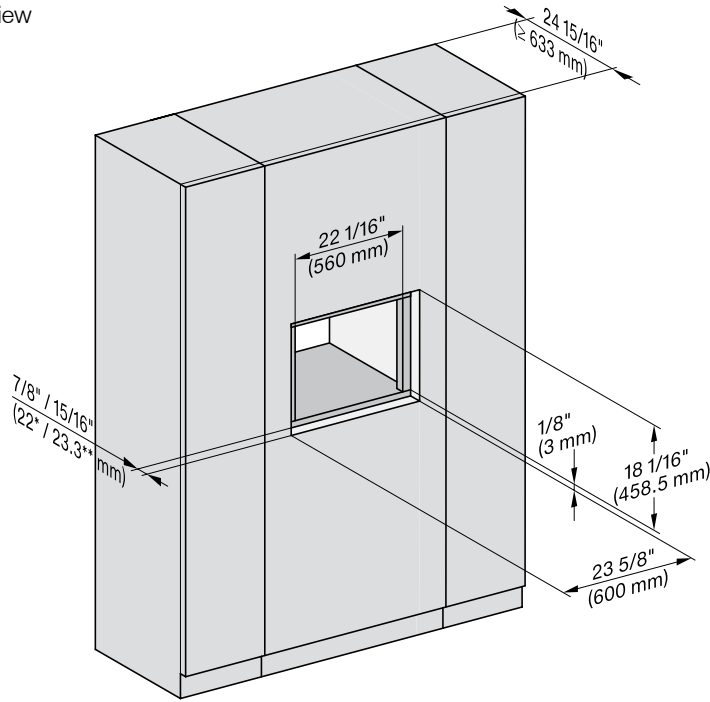

MATERIAL

11876600

SPECIFICATIONS	
Overall Unit Dimensions	23 ⁷ / ₁₆ " (595 mm) W x 17 ¹⁵ / ₁₆ " (455.5 mm) H x 23 ¹ / ₄ " (590 mm) D
Niche	
Minimum Cabinet Niche Opening	22 ¹ / ₂ " (562 mm) W x 17 ¹¹ / ₁₆ " (450 mm) H x 24" (610 mm) D
Electrical	
Electrical Requirements	208 - 240V, 60Hz, 20 Amps
Power Cord	NEMA 6-20 plug, 5 ft (1.52 m)
Shipping	
Shipping Weight	128 lbs (58 kg)
Shipping Dimensions	27 ⁷ / ₁₆ " (697 mm) W x 23 ⁷ / ₁₆ " (595 mm) H x 26 ¹ / ₁₆ " (677 mm) D

PRODUCT DIMENSIONS

E = Electrical connection

FLUSH CUTOUT DIMENSIONS

Front View

Side View

- A - Cut-out (4" x 28" [100 mm x 720 mm]) in the bottom of the cabinet for the power cord and Ventilation
- ⓘ - Electrical and water supplies are recommended to be placed in adjacent cabinetry.
Additional cabinet depth is required when placing the electrical and water supplies behind the appliance.

PROUD CUTOUT DIMENSIONS

Front View

Side View

A - Cut-out (4" x 28" [100 mm x 720 mm]) in the bottom of the cabinet for the power cord and Ventilation

ⓘ - Electrical and water supplies are recommended to be placed in adjacent cabinetry.