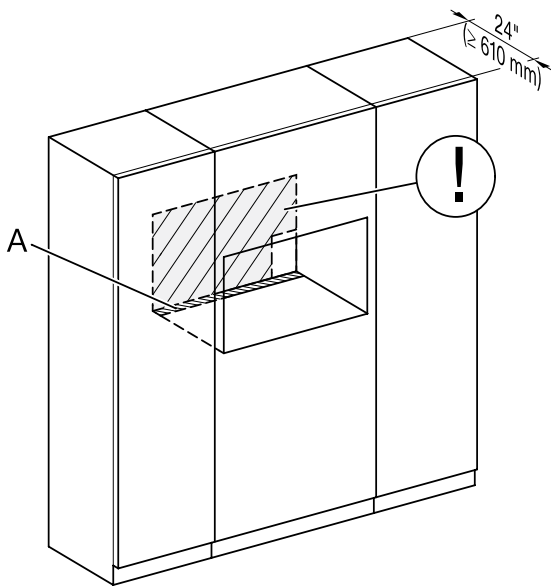

MATERIAL

11876600

SPECIFICATIONS	
Overall Unit Dimensions	23 ⁷ / ₁₆ " (595 mm) W x 17 ¹⁵ / ₁₆ " (455.5 mm) H x 23 ¹ / ₄ " (590 mm) D
Niche	
Minimum Cabinet Niche Opening	22 ¹ / ₂ " (562 mm) W x 17 ¹¹ / ₁₆ " (450 mm) H x 24" (610 mm) D
Electrical	
Electrical Requirements	208 - 240V, 60Hz, 20 Amps
Power Cord	NEMA 6-20 plug, 5 ft (1.52 m)
Shipping	
Shipping Weight	128 lbs (58 kg)
Shipping Dimensions	27 ⁷ / ₁₆ " (697 mm) W x 23 ⁷ / ₁₆ " (595 mm) H x 26 ¹ / ₁₆ " (677 mm) D

PRODUCT DIMENSIONS

E = Electrical connection

FLUSH CUTOUT DIMENSIONS

Front View

Side View

- A - Cut-out (4" x 28" [100 mm x 720 mm]) in the bottom of the cabinet for the power cord and Ventilation
- ⓘ - Electrical and water supplies are recommended to be placed in adjacent cabinetry.
Additional cabinet depth is required when placing the electrical and water supplies behind the appliance.

PROUD CUTOUT DIMENSIONS

Front View

Side View

A - Cut-out (4" x 28" [100 mm x 720 mm]) in the bottom of the cabinet for the power cord and Ventilation

ⓘ - Electrical and water supplies are recommended to be placed in adjacent cabinetry.