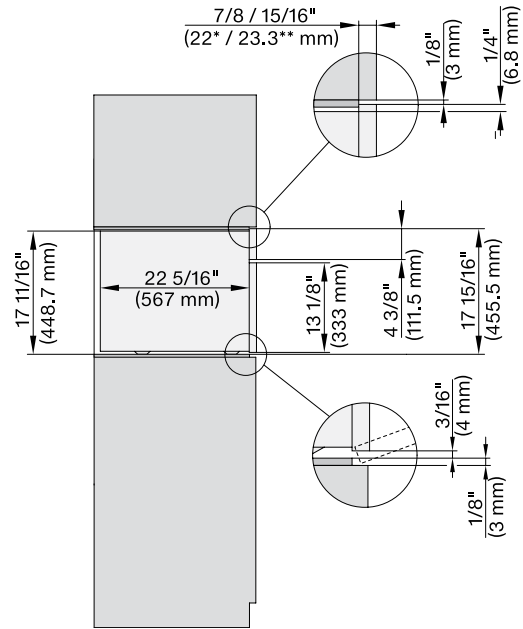

MATERIAL

11876600

SPECIFICATIONS	
Overall Unit Dimensions	23 ⁷ / ₁₆ " (595 mm) W x 17 ¹⁵ / ₁₆ " (455.5 mm) H x 23 ¹ / ₄ " (590 mm) D
Niche	
Minimum Cabinet Niche Opening	22 ¹ / ₂ " (562 mm) W x 17 ¹¹ / ₁₆ " (450 mm) H x 24" (610 mm) D
Electrical	
Electrical Requirements	208 - 240V, 60Hz, 20 Amps
Power Cord	NEMA 6-20 plug, 5 ft (1.52 m)
Shipping	
Shipping Weight	128 lbs (58 kg)
Shipping Dimensions	27 ⁷ / ₁₆ " (697 mm) W x 23 ⁷ / ₁₆ " (595 mm) H x 26 ¹ / ₁₆ " (677 mm) D

PRODUCT DIMENSIONS

E = Electrical connection

FLUSH CUTOUT DIMENSIONS

Front View

Side View

- A - Cut-out (4" x 28" [100 mm x 720 mm]) in the bottom of the cabinet for the power cord and Ventilation
- ⓘ - Electrical and water supplies are recommended to be placed in adjacent cabinetry.
Additional cabinet depth is required when placing the electrical and water supplies behind the appliance.

PROUD CUTOUT DIMENSIONS

Front View

Side View

A - Cut-out (4" x 28" [100 mm x 720 mm]) in the bottom of the cabinet for the power cord and Ventilation

ⓘ - Electrical and water supplies are recommended to be placed in adjacent cabinetry.