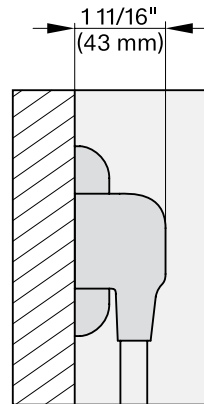

MATERIAL

11876600

SPECIFICATIONS	
Overall Unit Dimensions	23 ⁷ / ₁₆ " (595 mm) W x 17 ¹⁵ / ₁₆ " (455.5 mm) H x 23 ¹ / ₄ " (590 mm) D
Niche	
Minimum Cabinet Niche Opening	22 ¹ / ₂ " (562 mm) W x 17 ¹¹ / ₁₆ " (450 mm) H x 24" (610 mm) D
Electrical	
Electrical Requirements	208 - 240V, 60Hz, 20 Amps
Power Cord	NEMA 6-20 plug, 5 ft (1.52 m)
Shipping	
Shipping Weight	128 lbs (58 kg)
Shipping Dimensions	27 ⁷ / ₁₆ " (697 mm) W x 23 ⁷ / ₁₆ " (595 mm) H x 26 ¹ / ₁₆ " (677 mm) D

PRODUCT DIMENSIONS

E = Electrical connection

FLUSH CUTOUT DIMENSIONS

Front View

Side View

- A - Cut-out (4" x 28" [100 mm x 720 mm]) in the bottom of the cabinet for the power cord and Ventilation
- ⓘ - Electrical and water supplies are recommended to be placed in adjacent cabinetry.
Additional cabinet depth is required when placing the electrical and water supplies behind the appliance.

PROUD CUTOUT DIMENSIONS

Front View

Side View

A - Cut-out (4" x 28" [100 mm x 720 mm]) in the bottom of the cabinet for the power cord and Ventilation

ⓘ - Electrical and water supplies are recommended to be placed in adjacent cabinetry.