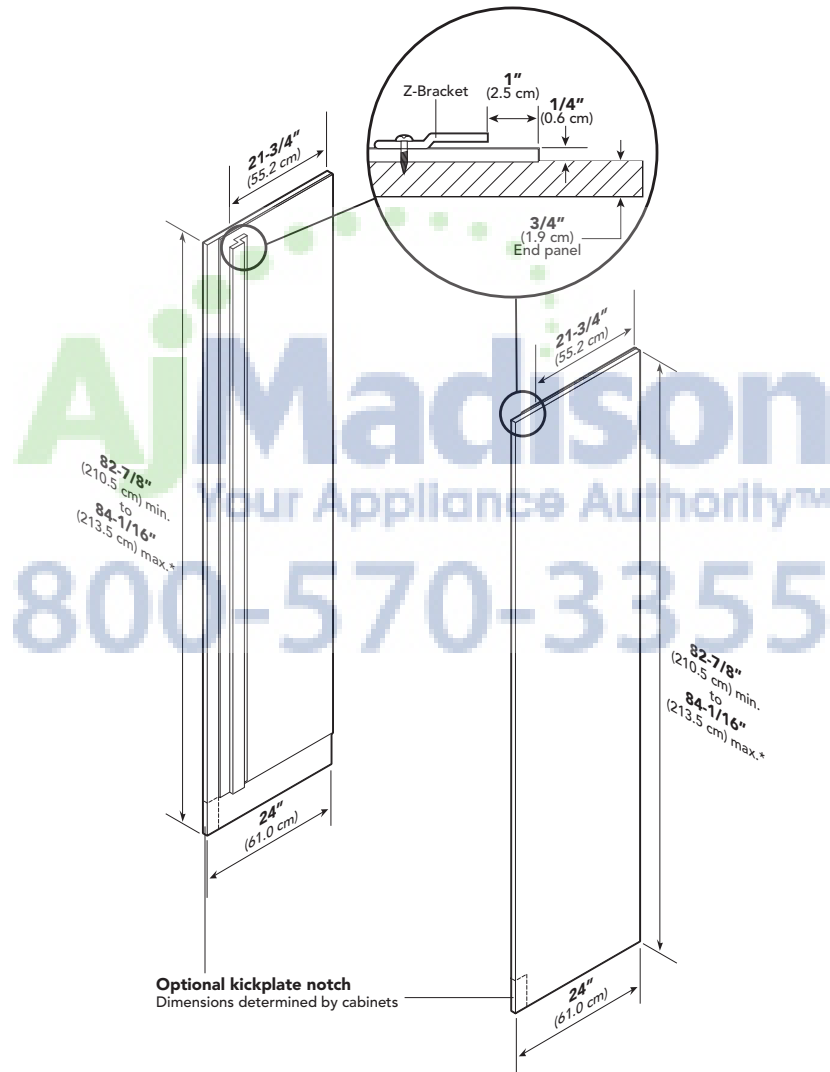

CUSTOM PANEL-REFRIGERATION

Built-In 48"W. Side-By-Side Refrigerator/Freezer & Refrigerator/Freezer with Dispenser—DFSB548/548D

Dimensions & Specifications

CUSTOM SIDE PANEL DIMENSIONS

DFSB548

DFSB548D

Note: Adding a 3/4" (1.9 cm) side panel adds an additional 3/4" (1.9 cm) to the overall width of the product for each side panel. Requires side panel hardware kit (Kit model number – SPHKDS)

DFSB548/548D	
Overall panel width	3/4" (1.9 cm)
Overall panel height	82-7/8" (210.5 cm) min. to 84-1/16" (213.5 cm) max.*
Overall panel depth	24" (61.0 cm)

*Depending on how high leveling feet are raised and cabinet enclosure height.

CUSTOM PANEL-REFRIGERATION

Built-In 48"W. Side-By-Side Refrigerator/Freezer & Refrigerator/Freezer with Dispenser—DFSB548/548D

Dimensions & Specifications

CUSTOM GRILLE DIMENSIONS

DFSB548

DFSB548D

DFSB548/548D

Overall grille width	47-1/2" (120.7 cm)
Overall grille height	3" (7.6 cm)
Overall grille depth	3-3/4" (9.5 cm)