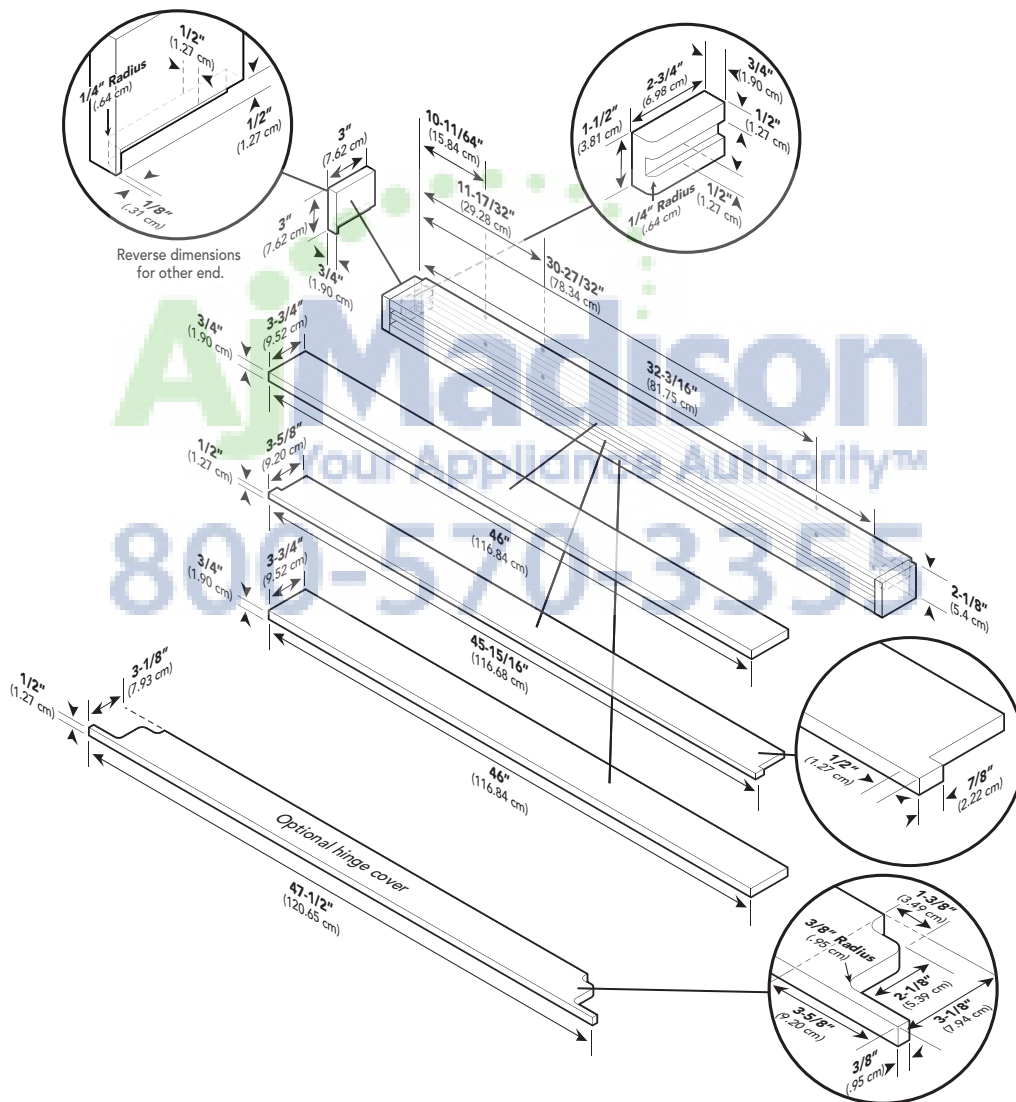

CUSTOM PANEL-REFRIGERATION

Built-In 48"W. Side-By-Side Refrigerator/Freezer & Refrigerator/Freezer with Dispenser—DFSB548/548D

Dimensions & Specifications

CUSTOM SIDE PANEL DIMENSIONS

DFSB548

DFSB548D

Note: Adding a 3/4" (1.9 cm) side panel adds an additional 3/4" (1.9 cm) to the overall width of the product for each side panel. Requires side panel hardware kit (Kit model number – SPHKDS)

DFSB548/548D	
Overall panel width	3/4" (1.9 cm)
Overall panel height	82-7/8" (210.5 cm) min. to 84-1/16" (213.5 cm) max.*
Overall panel depth	24" (61.0 cm)

*Depending on how high leveling feet are raised and cabinet enclosure height.

CUSTOM PANEL-REFRIGERATION

Built-In 48"W. Side-By-Side Refrigerator/Freezer & Refrigerator/Freezer with Dispenser—DFSB548/548D

Dimensions & Specifications

CUSTOM GRILLE DIMENSIONS

DFSB548

DFSB548D

DFSB548/548D

Overall grille width	47-1/2" (120.7 cm)
Overall grille height	3" (7.6 cm)
Overall grille depth	3-3/4" (9.5 cm)