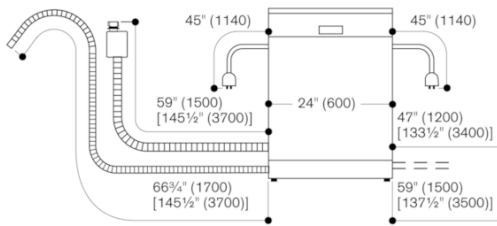

Consumption data
 Total annual energy consumption 269 kWh.
 From 3.5 gallons water.
 Noise level 42 dB (re 1 pW).

Planning notes
 Height-adjustable feet.
 Rear toe kick protrusion 3 15/16" (see drawing).
 To display the remaining time projection, a minimum plinth protrusion is required (1 9/16" + thickness of the furniture front).
 The maximum plinth height must be reduced by 1 1/16" to provide an optimal display of the remaining time projection.
 Rear feet adjustable at front.
 Door weight up to 22 lbs for DF 481.
 Door panel dimension dependent on plinth height of kitchen furniture.
 Installation and usage also with furniture handle possible. The push-to-open function remains active.

Rating
 Total rating: 1.44 kW.
 Connecting cable 47 1/4" with plug.
 Water connection with 3/4" screw joint.
 Connection to hot or cold water possible.

Color Variants
 DF481763
 Fully integrated
 Appliance height 34 1/8"(86.7 cm)

Installation Accessories
 DA020110
 Stainless steel trim kit for tall tub dishwashers
 DA021000
 Folding hinge
 GZ010011
 Extension for inlet and outlet (78" long)

Tall Tub dishwasher (34 1/8" (86.7 cm)).

Connection dimensions for a 24" (60 cm) wide dishwasher

[] values with extension kit

Connection dimensions for a 24" (600 mm) wide dishwasher

[] values with extension kit

Measurements in inches (mm)