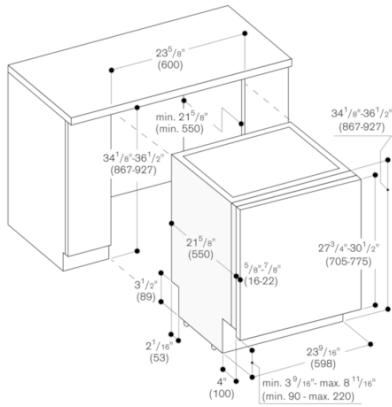

Consumption data
 Total annual energy consumption 269 kWh.
 From 3.5 gallons water.
 Noise level 42 dB (re 1 pW).

Planning notes
 Height-adjustable feet.
 Rear toe kick protrusion 3 15/16" (see drawing).
 To display the remaining time projection, a minimum plinth protrusion is required (1 9/16" + thickness of the furniture front).
 The maximum plinth height must be reduced by 1 1/16" to provide an optimal display of the remaining time projection.
 Rear feet adjustable at front.
 Door weight up to 22 lbs for DF 481.
 Door panel dimension dependent on plinth height of kitchen furniture.
 Installation and usage also with furniture handle possible. The push-to-open function remains active.

Rating
 Total rating: 1.44 kW.
 Connecting cable 47 1/4" with plug.
 Water connection with 3/4" screw joint.
 Connection to hot or cold water possible.

Color Variants
 DF481763
 Fully integrated
 Appliance height 34 1/8"(86.7 cm)

Connection dimensions for a 24" (60 cm) wide dishwasher

[] values with extension kit

Connection dimensions for a 24" (600 mm) wide dishwasher

[] values with extension kit

Measurements in inches (mm)