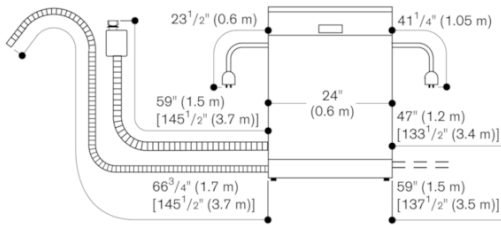

Consumption data
 Total annual energy consumption 269 kWh.
 From 3.5 gallons water.
 Noise level 42 dB (re 1 pW).

Planning notes
 Height-adjustable feet.
 Rear toe kick protrusion 3 15/16" (see drawing).
 To display the remaining time projection, a minimum plinth protrusion is required (1 9/16" + thickness of the furniture front).
 The maximum plinth height must be reduced by 1 1/16" to provide an optimal display of the remaining time projection.
 Rear feet adjustable at front.
 Door weight up to 22 lbs for DF 481.
 Door panel dimension dependent on plinth height of kitchen furniture.
 Installation and usage also with furniture handle possible. The push-to-open function remains active.

Rating
 Total rating: 1.44 kW.
 Connecting cable 47 1/4" with plug.
 Water connection with 3/4" screw joint.
 Connection to hot or cold water possible.

Color Variants
 DF481763
 Fully integrated
 Appliance height 34 1/8"(86.7 cm)

Installation Accessories
 DA020110
 Stainless steel trim kit for tall tub dishwashers
 DA021000
 Folding hinge
 GZ010011
 Extension for inlet and outlet (78" long)

Tall Tub dishwasher (34 1/8" (86.7 cm)).

Connection dimensions for a 24" (60 cm) wide dishwasher

[] values with extension kit

Connection dimensions for a 24" (600 mm) wide dishwasher

[] values with extension kit

Measurements in inches (mm)