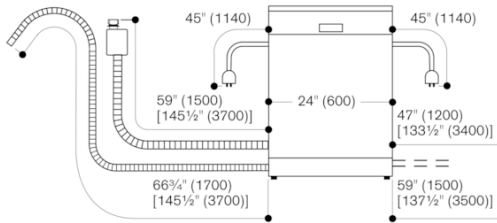

Rating

Total rating: 1440 W.
 Connection to hot or cold water possible.
 Connecting cable 47 1/4" with three-prong plug (NEMA 5-15P).

Color Variants

DF481700F
 Fully integrated
 Height 34 1/8"

Optional accessories

DA042030
 Sterling silver cutlery cassette
 DA043000
 Holder for long-stemmed glasses
 SMZPCJB1UC

Installation Accessories

DA020110
 Stainless steel trim kit for tall tub dishwashers
 GZ010011
 Extension for inlet and outlet (78" long)

DF481700F
 400 series dishwasher
 Fully integrated
 Height 34 1/8"
 With flexible hinge for reduced toe-kick height
 2021-03-29
 Page 2

Dishwasher (34 1/8" (867)) with flexible hinge

Measurements in inches (mm)

Connection dimensions for a 24" (600 mm) wide dishwasher

[] values with extension kit

Measurements in inches (mm)