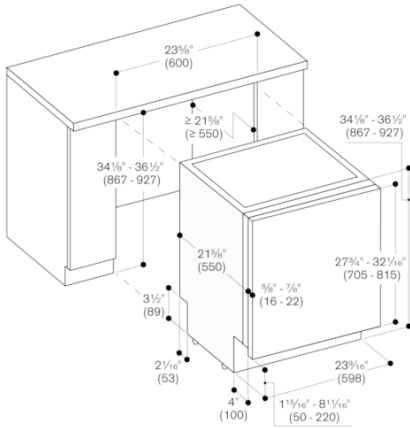

Consumption data

Energy Star certified
 Total annual energy consumption 269 kWh.
 Noise level 42 dB (re 1 pW).

Planning notes

Height-adjustable feet.
 Appliance toe-kick recess 3 15/16" (see drawing).
 Rear feet adjustable at front.
 Door weight up to 22 lb.
 Door panel dimension dependent on toe-kick height of kitchen cabinetry.
 Installation and usage also with custom cabinet handle possible. The push-to-open function remains active.

Rating

Total rating: 1440 W.
 Connection to hot or cold water possible.
 Connecting cable 47 1/4" with three-prong plug (NEMA 5-15P).

Color Variants

DF481700F
 Fully integrated
 Height 34 1/8"

Optional accessories

DF481700F
 400 series dishwasher
 Fully integrated
 Height 34 1/8"
 With flexible hinge for reduced toe-kick height
 2021-03-29
 Page 2

Dishwasher (34 1/8" (867)) with flexible hinge

Measurements in inches (mm)

Connection dimensions for a 24" (600 mm) wide dishwasher

[] values with extension kit

Measurements in inches (mm)