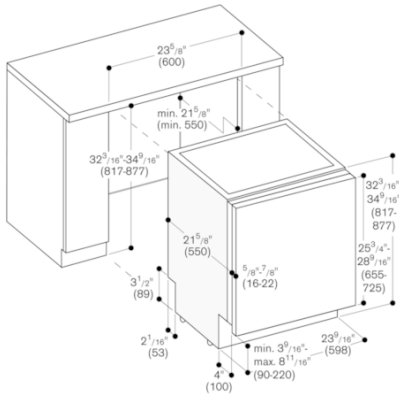

Consumption data
 Total annual energy consumption 269 kWh.
 From 3.5 gallons water.
 Noise level 42 dB (re 1 pW).

Planning notes
 Height-adjustable feet.
 Rear toe kick protrusion 3 15/16" (see drawing).
 To display the remaining time projection, a minimum plinth protrusion is required (1 9/16" + thickness of the furniture front).
 The maximum plinth height must be reduced by 1 1/16" to provide an optimal display of the remaining time projection.
 Rear feet adjustable at front.
 Door weight up to 18 lbs. for DF250.
 Door panel dimension dependent on plinth height of kitchen furniture.
 Installation and usage also with furniture handle possible. The push-to-open function remains active.

Rating
 Total rating: 1.44 kW.
 Connecting cable 47 1/4" with plug.
 Water connection with 3/4" screw joint.
 Connection to hot or cold water possible.

Color Variants
 DF480763
 Fully integrated
 Appliance height 32 3/16"(81.7 cm)

Installation Accessories
 DA020010
 Stainless steel trim kit for Euro tub dishwashers
 DA021000
 Folding hinge
 GZ010011
 Extension for inlet and outlet (78" long)

Connection dimensions for a 24" (60 cm) wide dishwasher

[] values with extension kit

Dishwasher (32 3/16" (81.7 cm))

Connection dimensions for a 24" (600 mm) wide dishwasher

[] values with extension kit

Measurements in inches (mm)