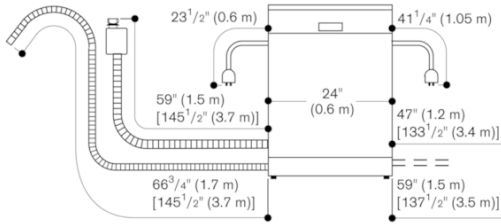

Product Features
Watts (W)
 1440
Current (A)
 12
Volts (V)
 120
Frequency (Hz)
 60
Power Cord Length
 47 1/4"
Minimum Water Pressure (lb/sin)
 7.0
Length inlet hose (in)
 65"
Length outlet hose (in)
 74 3/4"
Overall appliance dimensions (HxWxD) (in)
 32 3/16" x 23 9/16" x 21 5/8"
Required cutout size (HxWxD) (in)
 x 32 3/16" x 23 9/16"
Adjustable feet
 Yes

Consumption data
 Total annual energy consumption 269 kWh.
 From 3.5 gallons water.
 Noise level 42 dB (re 1 pW).

Planning notes
 Height-adjustable feet.
 Rear toe kick protrusion 3 15/16" (see drawing).
 To display the remaining time projection, a minimum plinth protrusion is required (1 9/16" + thickness of the furniture front).
 The maximum plinth height must be reduced by 1 1/16" to provide an optimal display of the remaining time projection.
 Rear feet adjustable at front.
 Door weight up to 18 lbs. for DF250.
 Door panel dimension dependent on plinth height of kitchen furniture.
 Installation and usage also with furniture handle possible. The push-to-open function remains active.

Rating
 Total rating: 1.44 kW.
 Connecting cable 47 1/4" with plug.
 Water connection with 3/4" screw joint.
 Connection to hot or cold water possible.

Color Variants
 DF480763
 Fully integrated
 Appliance height 32 3/16"(81.7 cm)

[] values with extension kit

Dishwasher (32 3/16" (81.7 cm))

Connection dimensions for a 24" (600 mm) wide dishwasher

[] values with extension kit

Measurements in inches (mm)