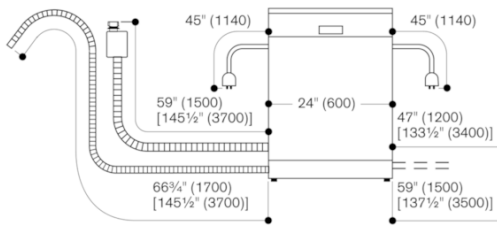

Product Features
Watts (W)
 1440
Current (A)
 12
Volts (V)
 120
Frequency (Hz)
 60
Power Cord Length
 47 1/4"
Minimum Water Pressure (lb/sin)
 7.0
Length inlet hose (in)
 65"
Length outlet hose (in)
 74 3/4"
Overall appliance dimensions (HxWxD) (in)
 32 3/16" x 23 9/16" x 21 5/8"
Required cutout size (HxWxD) (in)
 x 32 3/16" x 23 9/16"
Adjustable feet
 Yes

Rating
 Total rating: 1.44 kW.
 Connecting cable 47 1/4" with plug.
 Water connection with 3/4" screw joint.
 Connection to hot or cold water possible.

Color Variants
 DF480763
 Fully integrated
 Appliance height 32 3/16"(81.7 cm)

Installation Accessories
 DA020010
 Stainless steel trim kit for Euro tub dishwashers
 DA021000
 Folding hinge
 GZ010011
 Extension for inlet and outlet (78" long)

Connection dimensions for a 24" (60 cm) wide dishwasher

[] values with extension kit

Dishwasher (32 3/16" (81.7 cm))

Connection dimensions for a 24" (600 mm) wide dishwasher

[] values with extension kit

Measurements in inches (mm)