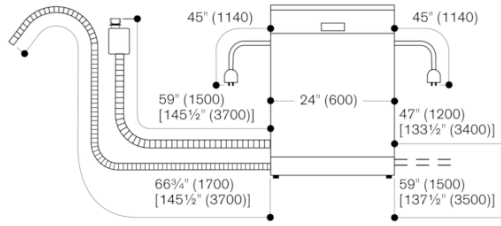

Color Variants

DF480700

Fully integrated

Height 32 3/16"

Optional accessories

DA042030

Sterling silver cutlery cassette

DA043000

Extension for inlet and outlet (78" long)

GAGGENAU

Connection dimensions for a 24" (600 mm) wide dishwasher

[] values with extension kit
 Measurements in inches (mm)

Dishwasher (32 3/16" (81.7 cm))