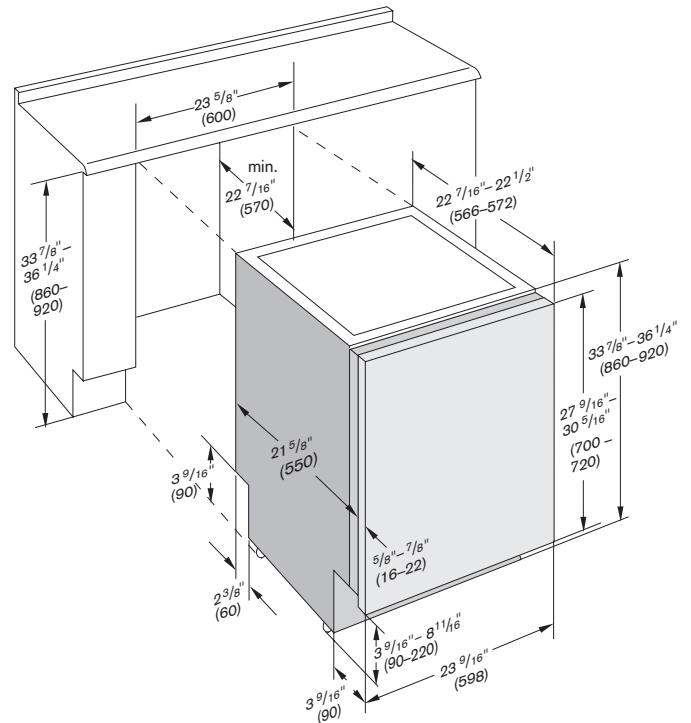

GZ 976-010 Stainless steel door panel with handle for Tall Tub dishwasher. Dimensions: 23 9/16" (W) x 30 5/16" (L) x 3/4" (D)

GZ 010-011 Aqua stop extension (79" long).

Rating

Planning notes:

Height – adjustable feet. Rear feet adjustable at front. Door panel height depends on the toe kick height of furniture. Door panel can be split into false drawer head and door panel.

Euro Tub dishwasher

DF 290

Toe-kick height

- 3 1/2" – 6 5/16" for a height of 31 7/8"
- 5 7/8" – 8 11/16" for a height of 34 1/4"

Tall Tub dishwasher

DF 291

Toe-kick height

- 3 1/2" – 6 5/16" for a height of 33 7/8"
- 5 7/8" – 8 11/16" for a height of 36 1/4"