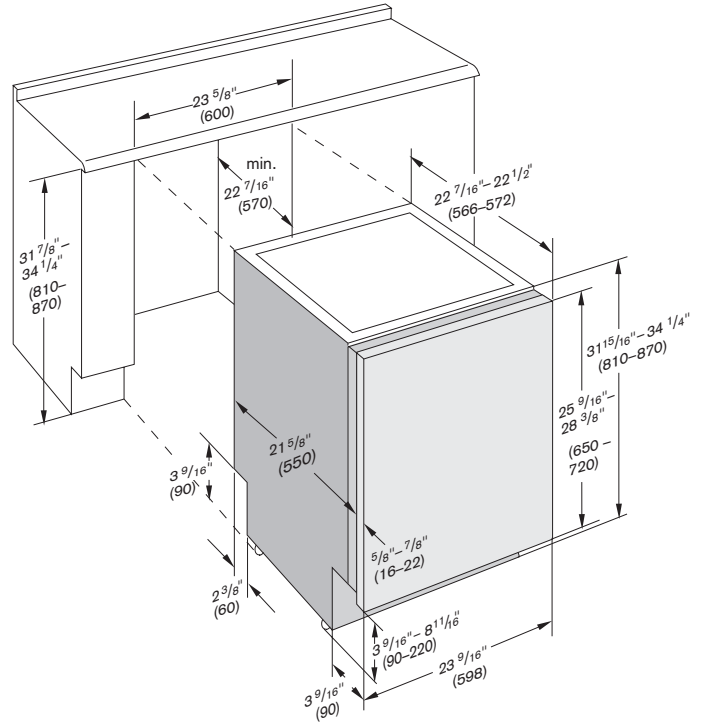

GZ 010-051 Stainless steel trim kit for 24" cabinets (Tall Tub dishwashers)

GZ 010-041 Long Stemware basket.

GZ 010-020 Sterling silver cutlery cassette.

GZ 010-060 aluminum door handle.

GZ 966-010 Stainless steel door panel with handle for Euro Tub dishwasher. Dimensions: 23 9/16" (W) x 28 5/16" (L) x 3/4" (D)

GZ 976-010 Stainless steel door panel with handle for Tall Tub dishwasher. Dimensions: 23 9/16" (W) x 30 5/16" (L) x 3/4" (D)

GZ 010-011 Aqua stop extension (79" long).

Rating

Planning notes:

Height – adjustable feet. Rear feet adjustable at front. Door panel height depends on the toe kick height of furniture. Door panel can be split into false drawer head and door panel.

Euro Tub dishwasher

DF 290

Toe-kick height

- 3 1/2" – 6 5/16" for a height of 31 7/8"
- 5 7/8" – 8 11/16" for a height of 34 1/4"

Tall Tub dishwasher

DF 291

Toe-kick height

- 3 1/2" – 6 5/16" for a height of 33 7/8"
- 5 7/8" – 8 11/16" for a height of 36 1/4"