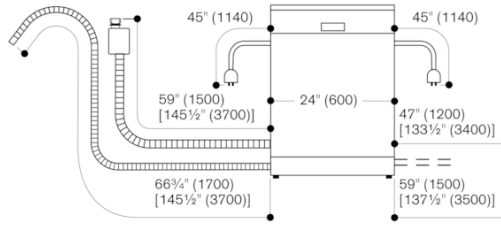

**Rating**

Total rating: 1440 W.  
 Connecting cable 47 1/4" with three-prong plug (NEMA 5-15P).  
 Connection to hot or cold water possible.  
 Please check the user manual for how to switch off the WiFi module.

**Color Variants**

DF211700  
 Fully integrated  
 Height 34 1/8"

**Optional accessories**

DA020110  
 Stainless steel trim kit for tall tub dishwashers

DA021000  
 Folding hinge

DA042030  
 Sterling silver cutlery cassette

DA021000  
 Folding hinge

DA231110  
 Stainless steel-backed full glass door panel for tall tub dishwashers, handle included

GH045010  
 Handle bar with 2 mounts, stainless steel, length 7 11/16", drilling distance 16 13/16", for custom panel.

GZ010011  
 Extension for inlet and outlet (78" long)

Connection dimensions for a 24" (600 mm) wide dishwasher

[ ] values with extension kit  
 Measurements in inches (mm)

Tall Tub dishwasher (34 1/8" (86.7 cm)).