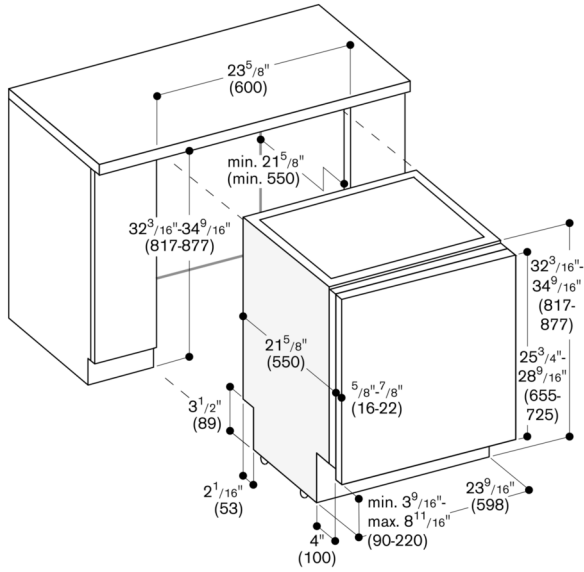

Interior

Flexible basket system.
Cutlery drawer.
Upper basket:
Over extension. Rackmatic with 3 levels, adjustable in height up to 5 cm. 6 folding spines. 4 folding racks for optimal protection of glass.
Lower basket:
8 folding spines. 2 folding racks for optimal protection of glass. Dividable glass support.
Cutlery basket.
Maximum dish sizes (upper/lower basket) 21/26, 18.5/28.5 or 16/31 cm respectively.
13 place setting capacity.

Maximum glass loading capacity 23 wine glasses.

Consumption data

Energy Star qualified
Total annual energy consumption 240 kWh.
From 3.2 gallons water.
Noise level 42 dB (re 1 pW).

Planning notes

Height-adjustable feet.
Appliance plinth recess 100 mm (see drawing).
Rear feet adjustable at front.
Door weight up to 8.5 kg.
Door panel dimension dependent on plinth height of kitchen furniture.

Dishwasher (32³/₁₆" (81.7 cm))

Connection dimensions for a 24" (600 mm) wide dishwasher

[] values with extension kit
 measurements in inches (mm)