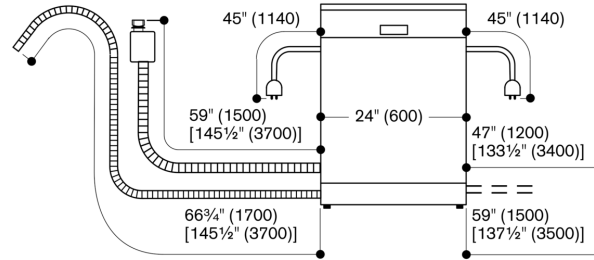

Interior

Flexible basket system.
Cutlery drawer.
Upper basket:
Over extension. Rackmatic with 3 levels, adjustable in height up to 5 cm. 6 folding spines. 4 folding racks for optimal protection of glass.
Lower basket:
8 folding spines. 2 folding racks for optimal protection of glass. Dividable glass support.
Cutlery basket.
Maximum dish sizes (upper/lower basket) 21/26, 18.5/28.5 or 16/31 cm respectively.
13 place setting capacity.

Maximum glass loading capacity 23 wine glasses.

Consumption data

Energy Star qualified
Total annual energy consumption 240 kWh.
From 3.2 gallons water.
Noise level 42 dB (re 1 pW).

Planning notes

Height-adjustable feet.
Appliance plinth recess 100 mm (see drawing).
Rear feet adjustable at front.
Door weight up to 8.5 kg.
Door panel dimension dependent on plinth height of kitchen furniture.

Connection

Total connected load 1440 W.
Connecting cable pluggable.
Water connection with 3/4" screw joint.
Connection to hot or cold water possible.
Power consumption standby/network 2.0 W.
Time auto-standby/network 2 min.
Please check the user manual for how to switch off the WiFi module.

Dishwasher (32³/₁₆" (81.7 cm))

Connection dimensions for a 24" (600 mm) wide dishwasher

[] values with extension kit
 measurements in inches (mm)