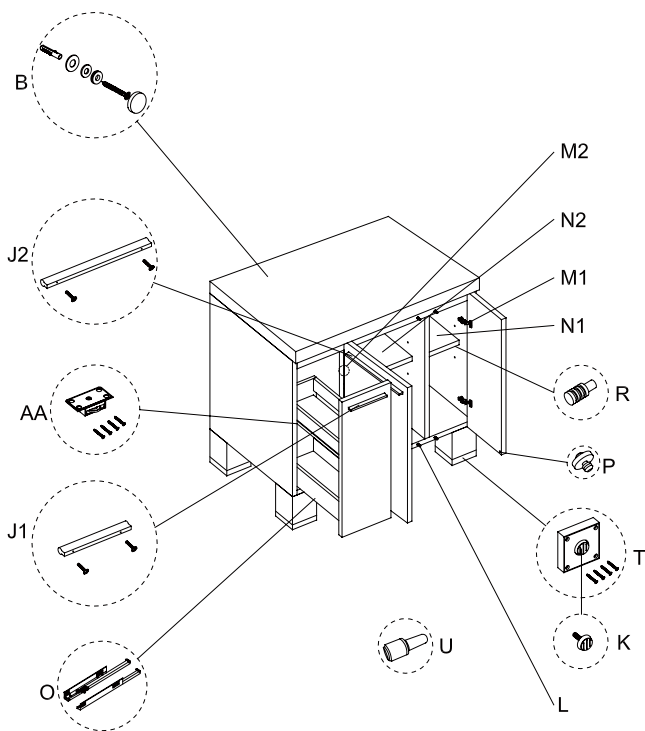

Mueble tocador autoestable de 30" Ziga Zaga™ DF032130

N.º de réf.	N.º de pieza	Descripción	Acabado
B	RA4010-GBG1	Piezas de sujeción mural - Sujetadores de plástico (2) - Arandelas planas (2) - Arandelas de plástico (2) - Arandelas elásticas (2) - Tornillos para madera de 2" (2) - Tapones metálicos (2)	No se aplica
J1	RA4036-GBG1	Conjunto de tiradores - Tirador de 5 7/8" (1) - Pernos de 1" (2)	Como No se aplica
J2	RA4037-GBG1	Conjunto de tiradores - Tirador de 11 7/8" (1) - Pernos de 1" (2)	Como No se aplica
K	RA4038KP-GBG1	Nivelador de altura de 1 3/8 pulg. de diámetro	No se aplica
L	RA4031-GBG1	Amortiguador Blum®	No se aplica

N.º de réf.	N.º de pieza	Descripción	Acabado
M1	RA4016NI-GBG1	Conjunto de la bisagra - Bisagra oculta Blum® (1) - Tornillos para madera de 5/8" (4)	No se aplica
M2	RA4039NI-GBG1	Conjunto de la bisagra - Bisagra oculta Blum® (1) - Tornillos para madera de 5/8" (2) - Tornillos para madera de 3/4" (2) - Base metálica de la bisagra (1)	No se aplica
N1	RA4040-GBG1	Estante interior de 6 3/4" de ancho	Revestimiento Zebra
N2	RA4041-GBG1	Estante interior de 13 3/16" de ancho	Revestimiento Zebra
O	RA4042NI-GBG1	Conjunto del deslizador - Deslizadores de cierre automático Blum® de 16" (1 juego) - Tornillos para madera de 5/8" (6)	No se aplica
P	RA4020-GBG1	Topes empotrados (2)	No se aplica
R	RA4026-GBG1	Soportes de estantes metálicos (4)	No se aplica
T	RA4043-GBG1	Conjunto de la placa de asiento - Nivelador de altura de 1 3/8 pulg. de diámetro (1) - Tornillos para madera de 1 1/4" (4) - Placa de asiento (1)	No se aplica No se aplica Como
U	RA4044-GBG1	Pintura para retoques	Revestimiento Zebra
AA	RA4045-GBG1	Conjunto de la ruedecilla - Ruedecilla (1) - Tornillos para madera de 1" (4)	No se aplica