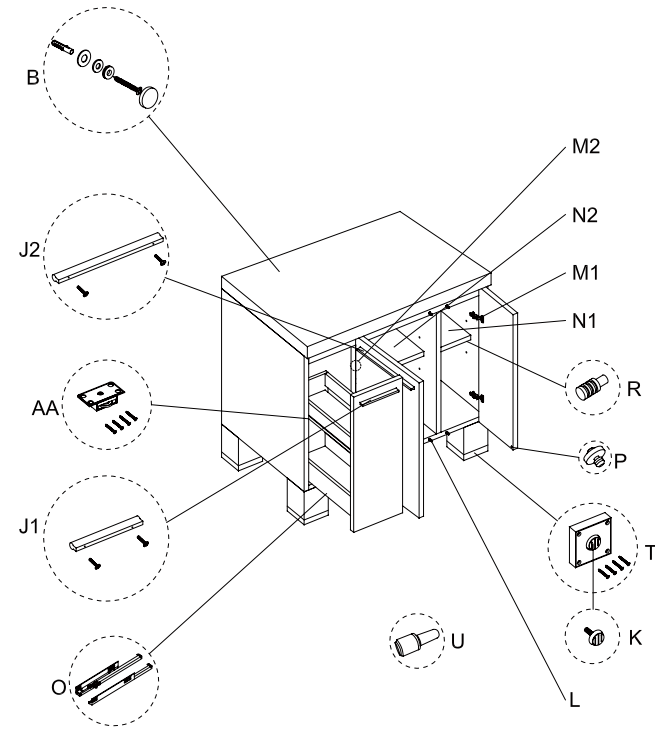

To obtain warranty service, contact Danze at our website www.danze.com, or call our technical service center during business hours at 888-328-2383.

Ziga Zaga™ 30" Freestanding Vanity DF032130

Ref. No.	Part No.	Description	Finish
B	RA4010-GBG1	Wall Anchor Hardware - Plastic Anchors (2 each) - Flat Washers (2 each) - Plastic Washers (2 each) - Spring Washers (2 each) - 2" Wood Screws (2 each) - Metal Caps (2 each)	NA
J1	RA4036-GBG1	Pull Assembly - 5 7/8" Pull (1 each) - 1" Bolts (2 each)	Chrome NA
J2	RA4037-GBG1	Pull Assembly - 11 7/8" Pull (1 each) - 1" Bolts (2 each)	Chrome NA
K	RA4038KP-GBG1	1 3/8" dia. Height Leveler	NA
L	RA4031-GBG1	Blum® Shock Absorber	NA
M1	RA4016NI-GBG1	Hinge Assembly - Blum® Concealed Hinge (1 each) - 5/8" Wood Screws (4 each)	NA