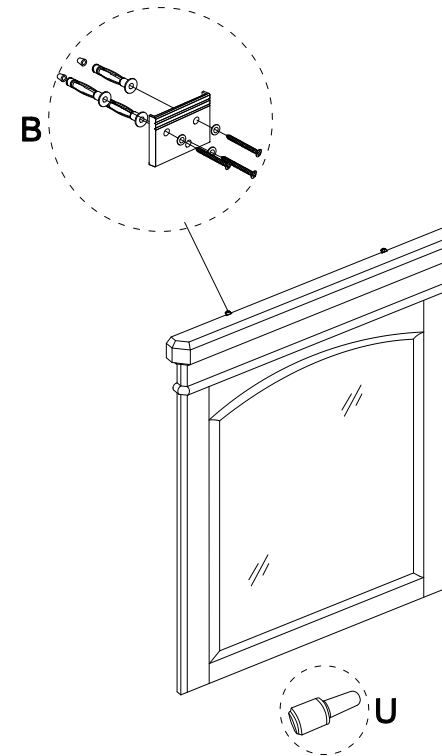

Danze no será responsable de la mano de obra, ni de los gastos de envío, flete u otros costos o gastos que se produzcan en relación con el desmontaje o sustitución del producto o en cumplimiento de las garantías anteriores, ni de los costos asociados a la reparación o sustitución de cualquier otro bien personal, o materiales de instalación.

Si la ley 'Consumer Product Warranties Act' federal se aplica al comprador original de este producto, toda garantía implícita que pudiera aplicarse de conformidad con la legislación de un estado —como una garantía implícita de comerciabilidad o de idoneidad para un uso determinado— se limitará a un (1) año.

Al margen de lo descrito anteriormente, Danze renuncia a cualquier otra garantía, explícita o implícita, como las garantías de comerciabilidad o de idoneidad para un uso determinado.

Las garantías anteriores le otorgan determinados derechos jurídicos, a los que podrían sumarse otros, según el estado. Algunas leyes federales o estatales pueden limitar o rechazar las descargas de responsabilidad por daños indirectos y/o los límites impuestos a las garantías implícitas.

Para solicitar un servicio conforme a una garantía, comuníquese con Danze en nuestra página web www.danze.com, o llame a nuestro centro de servicios técnicos en horas normales de oficina, en el teléfono 888-328-2383.

Espejo Cirtangular-Knightsbridge® de 24" DF024211

N.º de réf.	N.º de pieza	Descripción	Acabado
B	DW0004-GBG1	Piezas de montaje - Sujetadores (3) - Tornillos (3) - Arandelas negras (3) - Tapones amarillos (3) - Soportes de montaje (1)	No se aplica
U	RA4022-GBG1	Pintura para retoques	Caoba