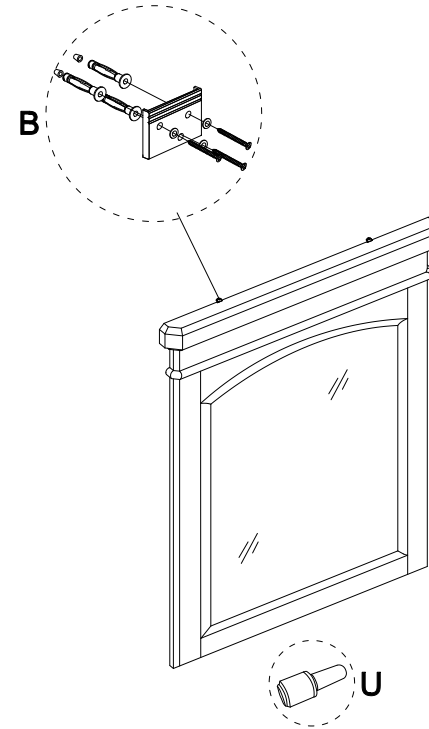

To obtain warranty service, contact Danze at our website www.danze.com, or call our technical service center during business hours at 888-328-2383.

Cirtangular-Knightsbridge® 24" Mirror DF024211

Ref. No.	Part No.	Description	Finish
B	DW0004-GBG1	Mounting Hardware - Anchors (3 each) - Screws (3 each) - Black Washers (3 each) - Yellow Caps (3 each) - Mounting Bracket (1 each)	NA
U	RA4022-GBG1	Touch Up Paint	Mahogany