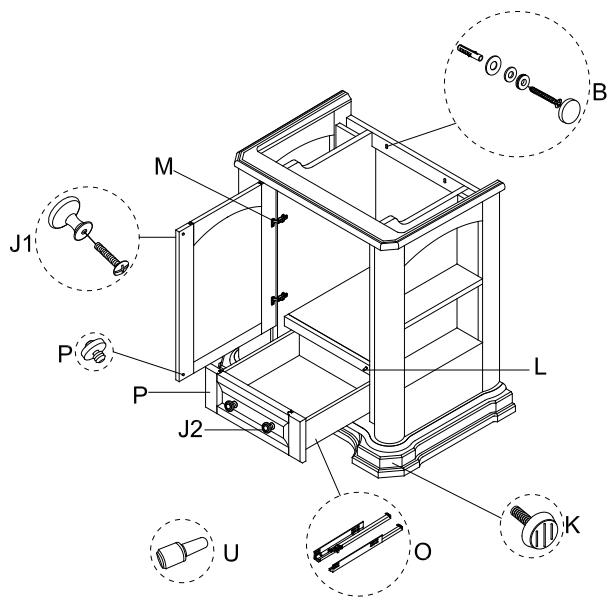

N.º de réf.	N.º de pieza	Descripción	Acabado
P	RA4020-GBG1	Topes empotrados (2)	No se aplica
U	RA4022-GBG1	Pintura para retoques	Caoba

Mueble tocador autoestable de 30" Cirtangular-Knightsbridge™

DF022230

N.º de réf.	N.º de pieza	Descripción	Acabado
B	RA4010-GBG1	Piezas de sujeción mural - Sujetadores de plástico (2) - Arandelas elásticas (2) - Arandelas de plástico (2) - Arandelas planas (2) - Tornillos para madera de 2" (2) - Tapones metálicos (2)	No se aplica
J1	RA4011NP-GBG1	Conjunto de perilla - Perilla (1) - Perno de 1" (1)	Níquel cepillado No se aplica
J2	RA4012NP-GBG1	Conjunto de perilla - Perilla (1) - Perno de 1 1/4" (1)	Níquel cepillado No se aplica
K	RA4030KP-GBG1	Nivelador de altura de 7/8 pulg. de diámetro	No se aplica
L	RA4031-GBG1	Amortiguador Blum®	No se aplica
M	RA4016NI-GBG1	Conjunto de la bisagra - Bisagra oculta Blum® (1) - Tornillos para madera de 5/8" (4)	No se aplica
O	RA4018NI-GBG1	Conjunto del deslizador - Deslizadores de cierre automático Blum® (1 juego) - Tornillos para madera de 5/8" (6)	No se aplica