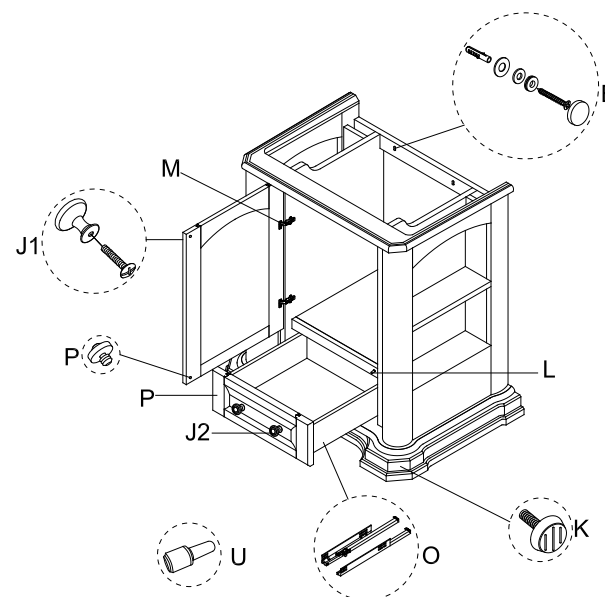

Danze ne sera responsable d'aucuns frais de main-d'œuvre, de transport ni d'aucuns autres frais ou coût encourus en rapport avec l'enlèvement ou le remplacement du produit ou la conformité aux garanties ci-dessus, ni d'aucuns frais associés à la réparation ou au remplacement de tous autres bien personnel ou matériaux d'installation.

Si la loi fédérale sur les garanties relatives aux produits de consommation s'applique à l'acheteur initial de ce produit, alors toute garantie tacite pouvant s'appliquer en vertu de la loi provinciale, telle que toute garantie tacite quant au caractère marchand ou toute garantie tacite quant à l'adaptation à l'usage, est limitée à un (1) an.

À l'exception de ce qui est énoncé ci-dessus, Danze n'honorera aucune autre garantie, expresse ou tacite, incluant toute garantie quant au caractère marchand ou à l'adaptation à l'usage.

Les garanties ci-dessus vous accordent des droits juridiques définis et vous pouvez avoir d'autres droits, qui varient d'une province à une autre. Certaines lois fédérales et provinciales peuvent limiter ou rejeter les limitations de dommages fortuits ou indirects et/ou les limitations sur les garanties tacites.

Pour obtenir du service sous garantie, communiquer avec Danze par le biais de notre site Web www.danze.com ou appeler notre centre de service technique durant les heures d'ouverture au 888-328-2383.

Meuble-lavabo de 30 po (76,2 cm) sur pied Cirtangular-Knightsbridge™ DF022230

N° réf.	N° pièce	Description	Finis
B	RA4010-GBG1	Matériel d'ancrage mural - Manchons en plastique (2 ch.) - Rondelles plates (2 ch.) - Rondelles en plastique (2 ch.) - Rondelles de ressort (2 ch.) - Vis à bois de 2 po (5 cm) (2 ch.) - Capuchons en métal (2 ch.)	SO
J1	RA4011NP-GBG1	Ensemble de Bouton - Bouton (1 ch.) - Boulon 1 po (2,5 cm) (1 ch.)	Nickel brossé SO
J2	RA4012NP-GBG1	Ensemble de Bouton - Bouton (1 ch.) - Boulon 1 1/4 po (3,2 cm) (1 ch.)	Nickel brossé SO
K	RA4030KP-GBG1	Patin réglable de 7/8 po (2,2 cm) de diam.	SO
L	RA4031-GBG1	Amortisseur Blum®	SO
M	RA4016NI-GBG1	Ensemble de charnière - Charnière dissimulée Blum® (1 ch.) - Vis à bois de 5/8 po (1,6 cm) (4 ch.)	SO
O	RA4018NI-GBG1	Ensemble de coulisse - Coulisses à fermeture automatique Blum® (1 jeu) - Vis à bois de 5/8 po (1,6 cm) (6 ch.)	SO