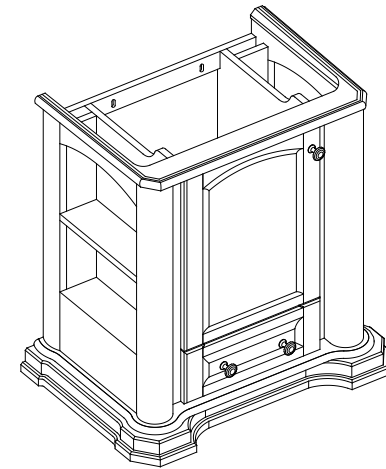

### Cirtangular-Knightsbridge™ 30" Freestanding Vanity

DF022230

*Danze*®

CALL 1-888-328-2383 OR VISIT [WWW.DANZE.COM](http://WWW.DANZE.COM)

© 2008 DANZE, INC. ALL RIGHTS RESERVED.  
Pub No. WP-DF022230/06-08.01