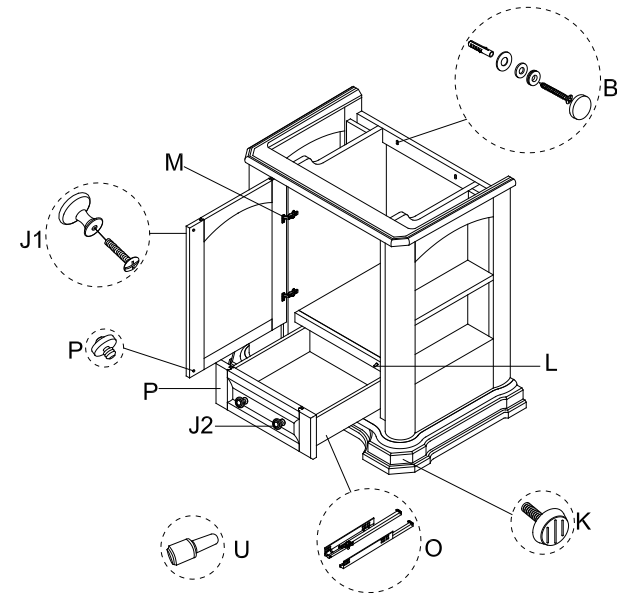

Danze will not be liable for any labor, shipping, freight, or any other costs or charges incurred in connection with removal or replacement of the product or otherwise acting upon the above warranties, or for any costs associated with repair or replacement of any other personal property or installation materials.

If the Federal Consumer Product Warranties Act applies to the original purchaser of this product, then any implied warranties which may be applicable under state law, such as any implied warranty of merchantability or any implied warranty of fitness for a particular purpose, are limited to one (1) year.

Other than as described above, Danze disclaims any and all other warranties, expressed or implied, including any warranties of merchantability or fitness for a particular purpose.

The above warranties give you specific legal rights, and you may also have other rights which vary from state to state. Certain federal and state laws may limit or disallow disclaimers of incidental or consequential damages and/or limitations on implied warranties.

To obtain warranty service, contact Danze at our website www.danze.com, or call our technical service center during business hours at 888-328-2383.

Cirtangular-Knightsbridge™ 30" Freestanding Vanity DF022230

Ref. No.	Part No.	Description	Finish
B	RA4010-GBG1	Wall Anchor Hardware - Plastic Anchors (2 each) - Flat Washers (2 each) - Plastic Washers (2 each) - Spring Washers (2 each) - 2" Wood Screws (2 each) - Metal Caps (2 each)	NA
J1	RA4011NP-GBG1	Knob Assembly - Knob (1 each) - 1" Bolt (1 each)	Brushed Nickel NA
J2	RA4012NP-GBG1	Knob Assembly - Knob (1 each) - 1 1/4" Bolt (1 each)	Brushed Nickel NA
K	RA4030KP-GBG1	7/8" dia. Height Leveler	NA
L	RA4031-GBG1	Blum® Shock Absorber	NA
M	RA4016NI-GBG1	Hinge Assembly - Blum® Concealed Hinge (1 each) - 5/8" Wood Screws (4 each)	NA
O	RA4018NI-GBG1	Glide Assembly - Blum® Self-Closing Glides (1 set) - 5/8" Wood Screws (6 each)	NA