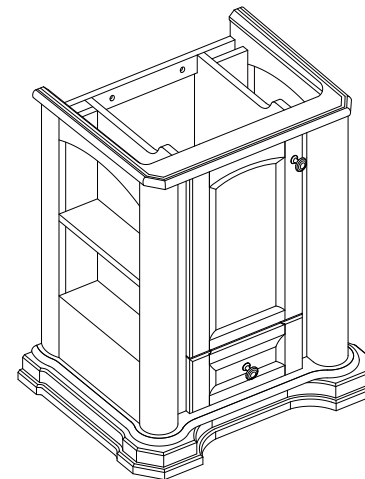

### Cirtangular-Knightsbridge® 24" Freestanding Vanity

DF022224

*Danze*®

CALL 1-888-328-2383 OR VISIT [WWW.DANZE.COM](http://WWW.DANZE.COM)

© 2009 DANZE, INC. ALL RIGHTS RESERVED.  
Pub No. WP-DF022224/03-09.01