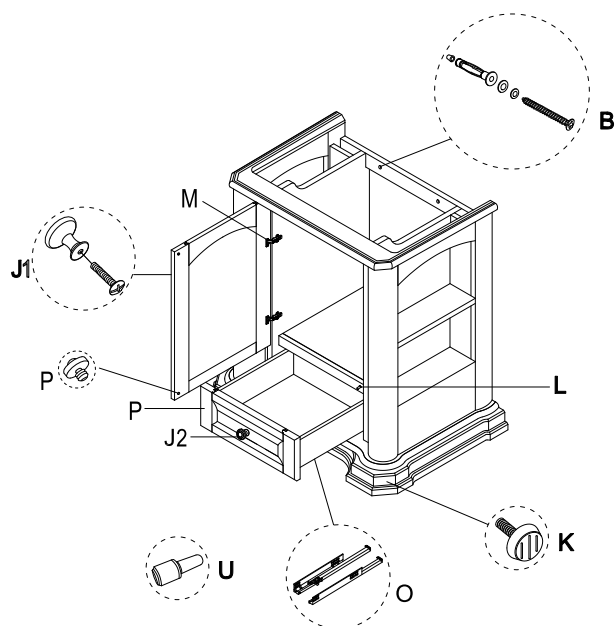

N.º de réf.	N.º de pieza	Descripción	Acabado
P	RA4020-GBG1	Topes empotrados (2)	No se aplica
U	RA4022-GBG1	Pintura para retoques	Caoba

Mueble tocador autoestable de 24" Cirtangular-Knightsbridge®

DF022224

N.º de réf.	N.º de pieza	Descripción	Acabado
B	DW0003-GBG1	Piezas del sujetador mural - Sujetadores (2) - Tornillos (2) - Arandelas negras (2) - Tapones amarillos (2) - Arandelas planas (2)	No se aplica
J1	RA4011NP-GBG1	Conjunto de perilla - Perilla (1) - Perno de 1" (1)	Níquel cepillado No se aplica
J2	RA4012NP-GBG1	Conjunto de perilla - Perilla (1) - Perno de 1 1/4" (1)	Níquel cepillado No se aplica
K	RA4030KP-GBG1	Nivelador de altura de 7/8 pulg. de diámetro	No se aplica
L	RA4031-GBG1	Amortiguador Blum®	No se aplica
M	DW0005-GBG1	Conjunto de la bisagra - Bisagra oculta Blum® (1) - Tornillos para madera de 3/4" (4)	No se aplica
O	RA4018NI-GBG1	Conjunto del deslizador - Deslizadores de cierre automático Blum® (1 juego) - Tornillos para madera de 5/8" (6)	No se aplica