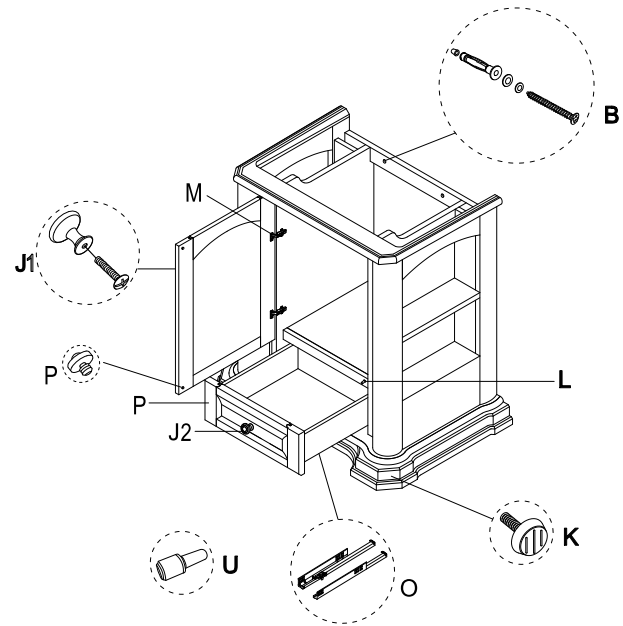

Danze will not be liable for any labor, shipping, freight, or any other costs or charges incurred in connection with removal or replacement of the product or otherwise acting upon the above warranties, or for any costs associated with repair or replacement of any other personal property or installation materials.

If the Federal Consumer Product Warranties Act applies to the original purchaser of this product, then any implied warranties which may be applicable under state law, such as any implied warranty of merchantability or any implied warranty of fitness for a particular purpose, are limited to one (1) year.

Other than as described above, Danze disclaims any and all other warranties, expressed or implied, including any warranties of merchantability or fitness for a particular purpose.

The above warranties give you specific legal rights, and you may also have other rights which vary from state to state. Certain federal and state laws may limit or disallow disclaimers of incidental or consequential damages and/or limitations on implied warranties.

To obtain warranty service, contact Danze at our website www.danze.com, or call our technical service center during business hours at 888-328-2383.

Cirtangular-Knightsbridge® 24" Freestanding Vanity DF022224

Ref. No.	Part No.	Description	Finish
B	DW0003-GBG1	Wall Anchor Hardware - Anchors (2 each) - Screws (2 each) - Black Washers (2 each) - Yellow Caps (2 each) - Flat Washers (2 each)	NA
J1	RA4011NP-GBG1	Knob Assembly - Knob (1 each) - 1" Bolt (1 each)	Brushed Nickel NA
J2	RA4012NP-GBG1	Knob Assembly - Knob (1 each) - 1 1/4" Bolt (1 each)	Brushed Nickel NA
K	RA4030KP-GBG1	7/8" dia. Height Leveler	NA
L	RA4031-GBG1	Blum® Shock Absorber	NA
M	DW0005-GBG1	Hinge Assembly - Blum® Concealed Hinge (1 each) - 3/4" Wood Screws (4 each)	NA
O	RA4018NI-GBG1	Glide Assembly - Blum® Self-Closing Glides (1 set) - 5/8" Wood Screws (6 each)	NA