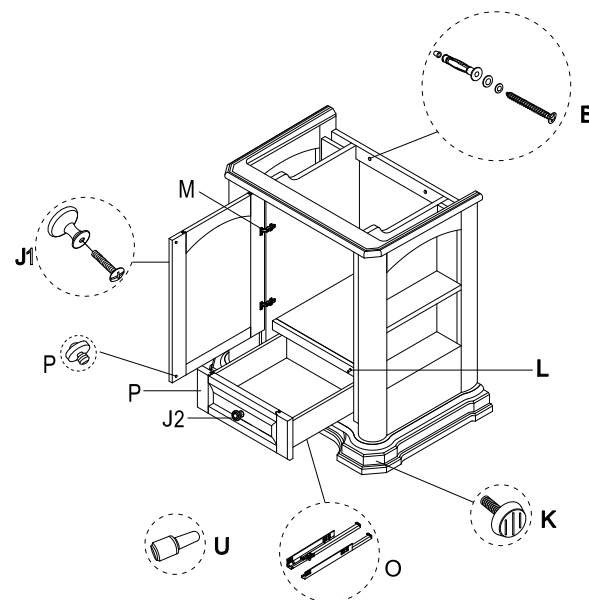

Danze ne sera responsable d'aucuns frais de main-d'œuvre, de transport ni d'aucuns autres frais ou coût encourus en rapport avec l'enlèvement ou le remplacement du produit ou la conformité aux garanties ci-dessus, ni d'aucuns frais associés à la réparation ou au remplacement de tous autres bien personnel ou matériaux d'installation.

Si la loi fédérale sur les garanties relatives aux produits de consommation s'applique à l'acheteur initial de ce produit, alors toute garantie tacite pouvant s'appliquer en vertu de la loi provinciale, telle que toute garantie tacite quant au caractère marchand ou toute garantie tacite quant à l'adaptation à l'usage, est limitée à un (1) an.

À l'exception de ce qui est énoncé ci-dessus, Danze n'honorera aucune autre garantie, expresse ou tacite, incluant toute garantie quant au caractère marchand ou à l'adaptation à l'usage.

Les garanties ci-dessus vous accordent des droits juridiques définis et vous pouvez avoir d'autres droits, qui varient d'une province à une autre. Certaines lois fédérales et provinciales peuvent limiter ou rejeter les limitations de dommages fortuits ou indirects et/ou les limitations sur les garanties tacites.

Pour obtenir du service sous garantie, communiquer avec Danze par le biais de notre site Web www.danze.com ou appeler notre centre de service technique durant les heures d'ouverture au 888-328-2383.

Meuble-lavabo de 24 po (61 cm) sur pied Cirtangular-Knightsbridge® DF022224

N° réf.	N° pièce	Description	Finis
B	DW0003-GBG1	Matériel d'ancrage mural - Chevilles d'ancrage (2 ch.) - Vis (2 ch.) - Rondelles noires (2 ch.) - Capuchons jaunes (2 ch.) - Rondelles plates (2 ch.)	SO
J1	RA4011NP-GBG1	Ensemble de Bouton - Bouton (1 ch.) - Boulon 1 po (2,5 cm) (1 ch.)	Nickel brossé SO
J2	RA4012NP-GBG1	Ensemble de Bouton - Bouton (1 ch.) - Boulon 1 1/4 po (3,2 cm) (1 ch.)	Nickel brossé SO
K	RA4030KP-GBG1	Patin réglable de 7/8 po (2,2 cm) de diam.	SO
L	RA4031-GBG1	Amortisseur Blum®	SO
M	DW0005-GBG1	Ensemble de charnière - Charnière dissimulée Blum® (1 ch.) - Vis à bois de 3/4 po (1,9 cm) (4 ch.)	SO
O	RA4018NI-GBG1	Ensemble de coulisse - Coulisses à fermeture automatique Blum® (1 jeu) - Vis à bois de 5/8 po (1,6 cm) (6 ch.)	SO