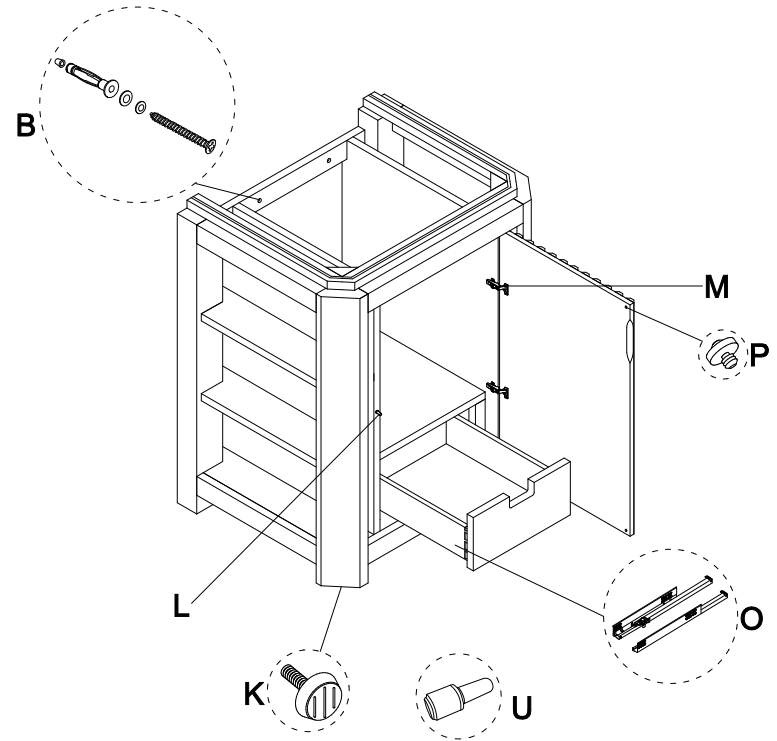

To obtain warranty service, contact Danze at our website www.danze.com, or call our technical service center during business hours at 888-328-2383.

Cirtangular-Brulée® 24" Freestanding Vanity DF022124

Ref. No.	Part No.	Description	Finish
B	DW0003-GBG1	Wall Anchor Hardware - Anchors (2 each) - Screws (2 each) - Black Washers (2 each) - Yellow Caps (2 each) - Flat Washers (2 each)	NA
K	RA4030KP-GBG1	7/8" dia. Height Leveler	NA
L	RA4031-GBG1	Blum® Shock Absorber	NA
M	DW0005-GBG1	Hinge Assembly - Blum® Concealed Hinge (1 each) - 3/4" Wood Screws (4 each)	NA
O	RA4018NI-GBG1	Glide Assembly - Blum® Self-Closing Glides (1 set) - 5/8" Wood Screws (6 each)	NA
P	RA4020-GBG1	Build in Bumpers (2 each)	NA
U	RA4023-GBG1	Touch Up Paint	Wenge Stain