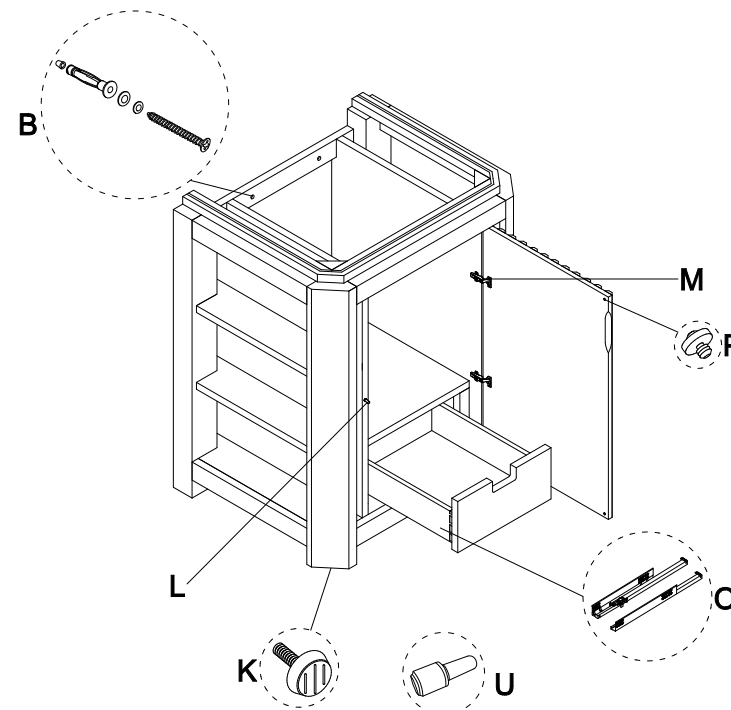

Danze no será responsable de la mano de obra, ni de los gastos de envío, flete u otros costos o gastos que se produzcan en relación con el desmontaje o sustitución del producto o en cumplimiento de las garantías anteriores, ni de los costos asociados a la reparación o sustitución de cualquier otro bien personal, o materiales de instalación.

Si la ley 'Consumer Product Warranties Act' federal se aplica al comprador original de este producto, toda garantía implícita que pudiera aplicarse de conformidad con la legislación de un estado —como una garantía implícita de comerciabilidad o de idoneidad para un uso determinado— se limitará a un (1) año.

Al margen de lo descrito anteriormente, Danze renuncia a cualquier otra garantía, explícita o implícita, como las garantías de comerciabilidad o de idoneidad para un uso determinado.

Las garantías anteriores le otorgan determinados derechos jurídicos, a los que podrían sumarse otros, según el estado. Algunas leyes federales o estatales pueden limitar o rechazar las descargas de responsabilidad por daños indirectos y/o los límites impuestos a las garantías implícitas.

Para solicitar un servicio conforme a una garantía, comuníquese con Danze en nuestra página web www.danze.com, o llame a nuestro centro de servicios técnicos en horas normales de oficina, en el teléfono 888-328-2383.

Mueble tocador autoestable de 24" Cirtangular-Brulé® DF022124

N.º de réf.	N.º de pieza	Descripción	Acabado
B	DW0003-GBG1	Piezas del sujetador mural - Sujetadores (2) - Tornillos (2) - Arandelas negras (2) - Taponos amarillos (2) - Arandelas planas (2)	No se aplica
K	RA4030KP-GBG1	Nivelador de altura de 7/8 pulg. de diámetro	No se aplica
L	RA4031-GBG1	Amortiguador Blum®	No se aplica
M	DW0005-GBG1	Conjunto de la bisagra - Bisagra oculta Blum® (1) - Tornillos para madera de 3/4" (4)	No se aplica
O	RA4018NI-GBG1	Conjunto del deslizador - Deslizadores de cierre automático Blum® (1 juego) - Tornillos para madera de 5/8" (6)	No se aplica
P	RA4020-GBG1	Topes empotrados (2)	No se aplica
U	RA4023-GBG1	Pintura para retoques	Teñido