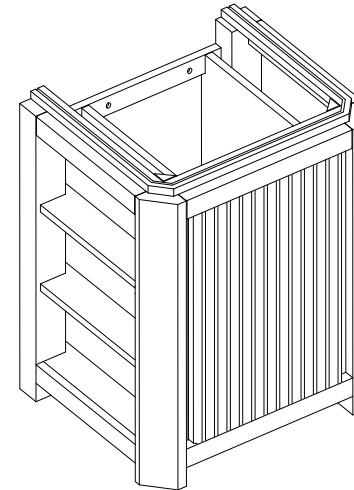

Warranty Parts Guide

Cirtangular-Brulée® 24" Freestanding Vanity

DF022124

Danze®

CALL 1-888-328-2383 OR VISIT WWW.DANZE.COM

© 2009 DANZE, INC. ALL RIGHTS RESERVED.
Pub No. WP-DF022124/03-09.01

Danze®

Español, página "Español - 1"
Français, page "Français - 1"