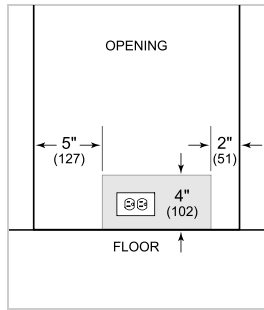

PRODUCT SPECIFICATIONS

Model	DEU2450W/ADA
Dimensions	24"W x 32 1/2"H x 23 1/8"D
Door Clearance	26 1/2"
Weight	160 lbs
Electrical Supply	115 VAC, 60 Hz
Electrical Service	15 amp dedicated circuit
Wine Storage Capacity	42 Bottles

ELECTRICAL