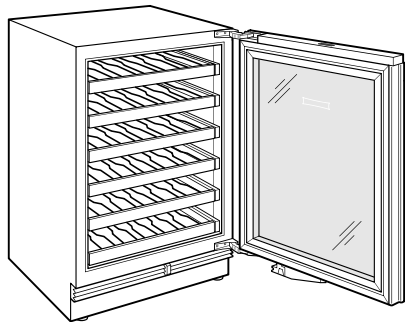

INTERIOR VIEW