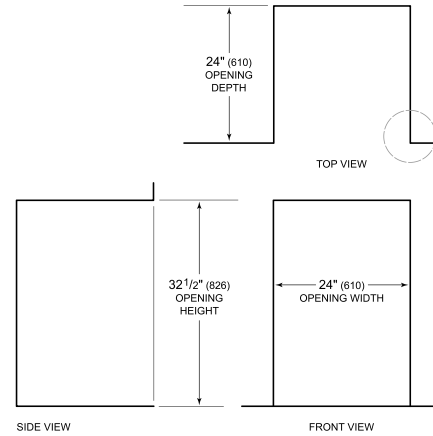

STANDARD INSTALLATION