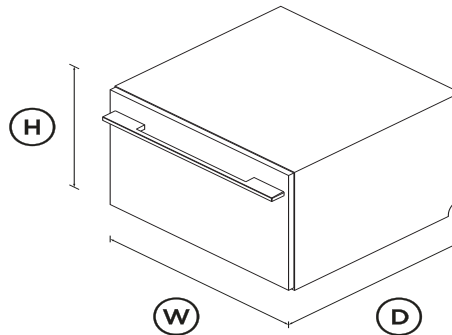

DIMENSIONS

Height	16 1/8"
Width	23 9/16"
Depth	21 3/4"

FEATURES & BENEFITS

SEAMLESS INTEGRATION

Slide your DishDrawer™ Dishwasher into an existing kitchen space or integrate into kitchen cabinetry, for a seamless look whilst delivering superior dish care.