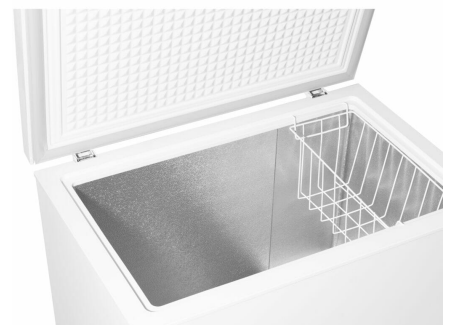

## DCF070A6WM

7.0 cu. ft. Square Model Chest Freezer DOE in White

### Easy to Clean & Organize

Sliding and removable basket plus  
rust proof aluminum inner liner

## FEATURES

- 7.0 cu ft. capacity (198.2 Litres): Store more of your favorite frozen foods and optimize bulk food storage
- Front mounted mechanical thermostat: Easy to use, adjustable variable temperature range
- Manual defrost with front mount drain: Use the drain to conveniently remove water during defrosting
- Storage Basket: 1 moveable wire storage basket for smaller, frequently used items
- Power-On Indicator light: let's you know your freezer is working
- DOE Compliant: Energy efficient to help you save money without sacrificing performance
- Garage Ready: Freezer can perform in temperatures from 0oF to 110oF (-17oC to 43oC).
- 12 Months Carry in Warranty: Industry leading warranty for peace of mind.

### Appearance

|                   |                    |
|-------------------|--------------------|
| Colour            | White              |
| Handle Type       | Integrated (front) |
| Installation Type | Free Standing Only |
| Primary Material  | Metal              |