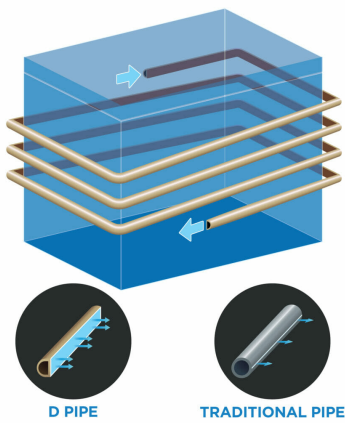

Danby

DCF070A6WM

7.0 cu. ft. Square Model Chest Freezer DOE in White