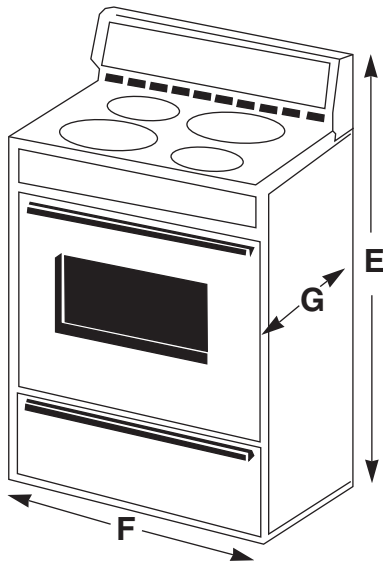

SO RIGHT AT HOME®

30" FREE STANDING ELECTRIC RANGES

With 10" Back Panel

Dimensions

■	Inches	Centimeters
A	25	63.5
B	24	61.0
C	30	76.2
D	36	91.4
E ²	45 1/4	114.9
F	29 7/8	75.9
G ³	26 1/8	66.4

Notes:

1. Electric Models: Provide for 120/208, 120/240 volt outlet per applicable cord in this area. Area is 16"W x 5 3/4"H, located 7" from side wall.
2. May vary depending upon leveling legs.
3. Not including handle. Dimension given is from wall to front of oven door.

Important: Because of continuing product improvements, Magic Chef reserves the right to change specifications without notice. Dimensional specifications are provided for planning purposes only. For complete details see installation instructions that accompany each product before selecting cabinetry, making cutouts or beginning installation.