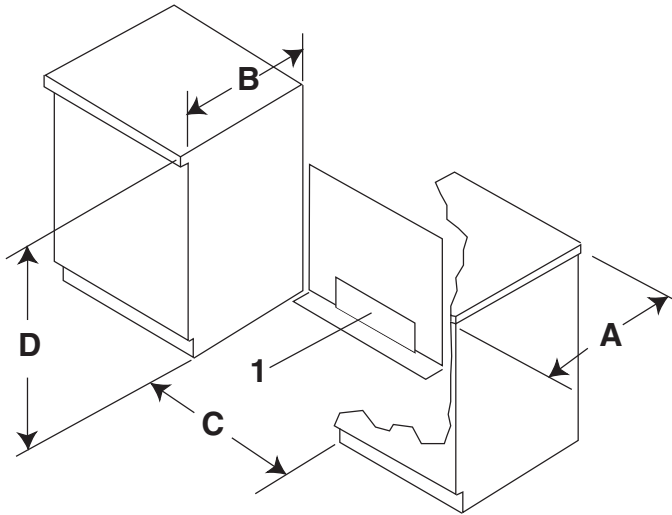

SO RIGHT AT HOME®

30" FREE STANDING ELECTRIC RANGES

With 10" Back Panel

Dimensions

■	Inches	Centimeters
A	25	63.5
B	24	61.0
C	30	76.2
D	36	91.4
E ²	45 1/4	114.9
F	29 7/8	75.9
G ³	26 1/8	66.4

Notes:

1. Electric Models: Provide for 120/208, 120/240 volt outlet per applicable cord in this area. Area is 16"W x 5 3/4"H, located 7" from side wall.
2. May vary depending upon leveling legs.
3. Not including handle. Dimension given is from wall to front of oven door.

Important: Because of continuing product improvements, Magic Chef reserves the right to change specifications without notice. Dimensional specifications are provided for planning purposes only. For complete details see installation instructions that accompany each product before selecting cabinetry, making cutouts or beginning installation.