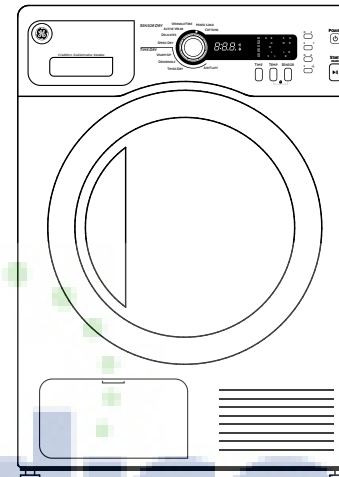

DCCH480EK/485EK

GE® 4.0 Cu. Ft. Stainless Steel Capacity 24" Ventless Condenser Frontload Electric Dryer

Dimensions and Installation Information (in inches)

Electric Dryer Rating	
240V	3000W, 12.5A, 60Hz

Circuit Requirements: An individual, properly grounded branch circuit, protected by a 30-amp circuit breaker or a time-delay fuse, is required.

Note: Dryer wall outlet must be located within 36" of service cord entry and accessible when dryer is mounted in position.

Installation Information: For complete information, see installation instructions packed with your dryer.

23 1/2"