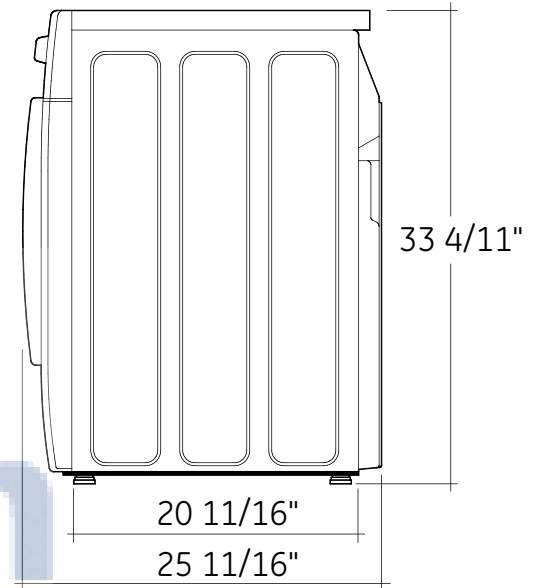

33 4/11"

20 11/16"

25 11/16"

AjMadison
Your Appliance Authority™

800-570-3355

For answers to your Monogram®, GE Profile™ or GE® appliance questions, visit our website at ge.com or call GE Answer Center® service, 800.626.2000.

imagination at work

Listed by
Underwriters
Laboratories

Specification Revised 10/10

360480