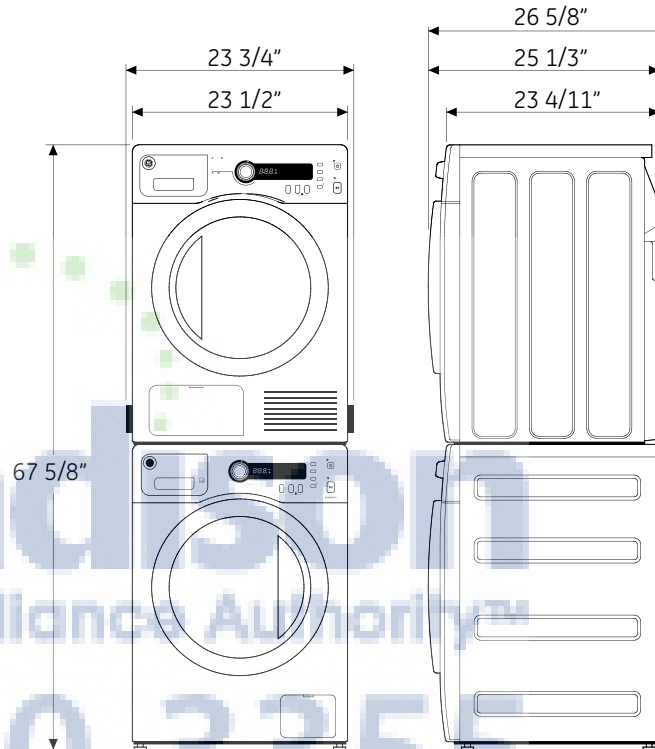

DCCH480EK/485EK

GE® 4.0 Cu. Ft. Stainless Steel Capacity 24" Ventless Condenser Frontload Electric Dryer

Dimensions and Installation Information (in inches)

Electric Dryer Rating	
240V	3000W, 12.5A, 60Hz

Bathroom or Bedroom Installation:

- The installation must conform with the local codes, or in the absence of local codes, with the National Electric Code and National Fuel Gas Code, ANSI Z223 for gas dryers.

Stacked Dimensions (in inches)

For answers to your Monogram®, GE Profile™ or GE® appliance questions, visit our website at ge.com or call GE Answer Center® service, 800.626.2000.

DCCH480EK/485EK

GE® 4.0 Cu. Ft. Stainless Steel Capacity 24" Ventless Condenser Frontload Electric Dryer