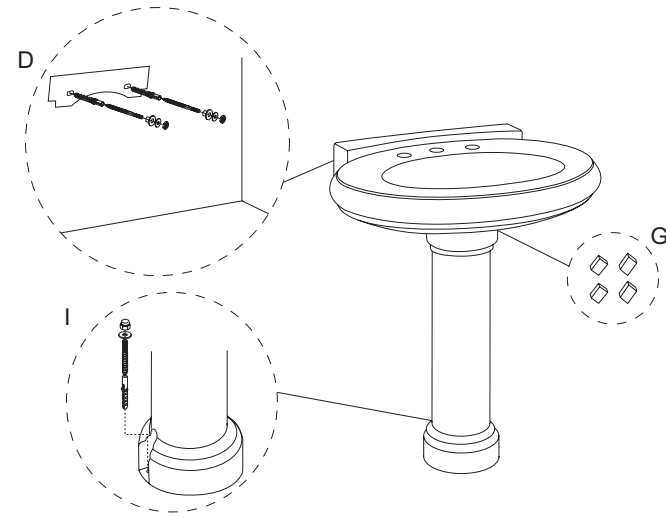

If the Federal Consumer Product Warranties Act applies to the original purchaser of this product, then any implied warranties which may be applicable under state law, such as any implied warranty or merchantability or any implied warranty of fitness for a particular purpose, are limited to one (1) year.

Other than as described above, Danze disclaims any and all other warranties, express or implied, including any warranties of merchantability or fitness for a particular purpose. In no event shall Danze be liable to anyone, including without limitation the original purchaser, for any damages for loss of business opportunities or profits or any business interruption or for any special, incidental or consequential damages.

The above warranties give you specific legal rights, and you may also have other rights which vary from state to state. Certain federal and state laws may limit or disallow disclaimers of incidental or consequential damages and/or limitations on implied warranties.

To obtain warranty service, contact Danze at our website www.danze.com, or call our technical service center during business hours at 888-328-2383.

Orrington™ Pedestal Lavatory DC016028-DC018110

Ref. No.	Part No.	Description	Finish
D	A700608ZA-GBG1	Wall Anchor Hardware - Expansion Anchors (2 each) - Wall Anchor Bolts (2 each) - Plastic Wall Anchor Washers (2 each) - Metal Wall Anchor Washers (2 each) - Wall Anchor Nuts (2 each)	NA
G	A700587-GBG1	Cork Pads (4 each)	NA
I	A700606ZA-GBG1	Pedestal Column Anchor Hardware - Pedestal Column Expansion Anchor (1 each) - Pedestal Column Anchor Bolt (1 each) - Pedestal Column Anchor Washer (1 each) - Pedestal Column Anchor Cap Nut (1 each)	NA