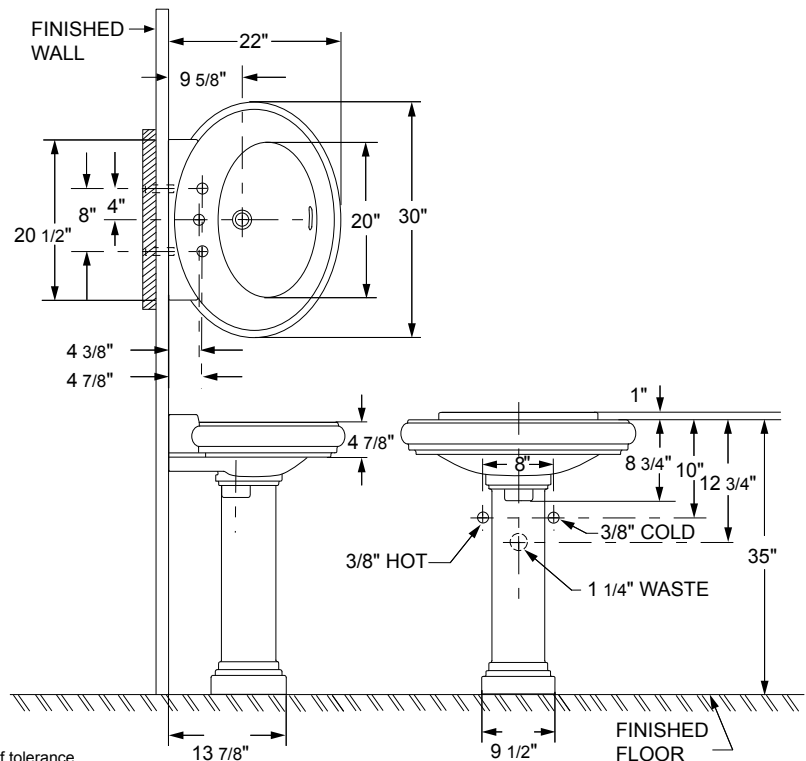

SPECIFICATIONS

PEDESTAL LAVATORY

Model

DC016028 (Pedestal Basin)
DC018110 (Pedestal Column)

Description

- Vitreous china
- Pedestal basin width: 30"
- Widespread faucet mounting 8" centers
- Backsplash
- Overflow
- Install DC018110 with pedestal basin model DC016028 only
- Mounting hardware included

Standards

MEET ASME
A112.19.2

Warranty

Five Year Limited Warranty (Vitreous China)

Technical Information

Fixture:	
Basin area	20" (51 cm) x 12" (30.5 cm)
Basin depth	6 1/2" (16.5 cm)
Drain hole	1 3/4" (4.4 cm)

Orrington® Collection

Available Colors

- White (WH)
- Biscuit (BC)

IMPORTANT: Dimensions of fixtures are nominal and may vary within the range of tolerance established by ANSI Standard A112.19.2M. These measurements are subject to change or cancellation. No responsibility is assumed for use of superseded or voided pages.