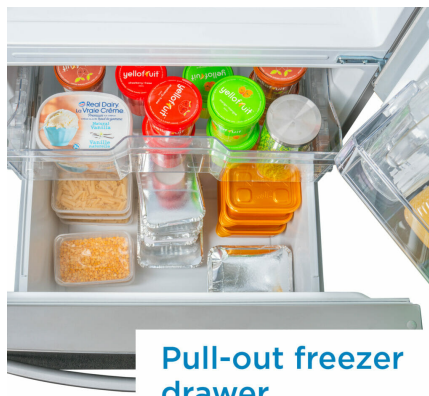

Danby

DBM187E1SSDB

Designer 18.7 cu. ft. Apartment Fridge Bottom Mount in Stainless Steel

Adjustable glass shelves

Pull-out freezer drawer

Bright LED lighting

FEATURES

- 18.7 cu. ft. (529 L) Capacity Apartment Refrigerator Bottom Mount
- ENERGY STAR® complaint, energy-efficient to help you save money without sacrificing performance
- Refrigerator capacity is 13.07 cu. ft. and Freezer capacity is 5.62 cu. ft.
- Frost-free fan-forced cooling provides even temperatures throughout
- Customize and organize with 2 adjustable glass shelves and 3 door shelves for frequently used items
- The freezer compartment includes 2 door shelves and one wire shelf
- It consists of a see-through crisper drawer for fruits and veggies
- Easy access electronic thermostat located front center
- Bright white 2 LED lights illuminate the interior
- A reversible door hinge allows you to adjust for either left or right-handed door opening
- Pull out freezer drawer
- 12-month warranty on parts and labor with in-home service