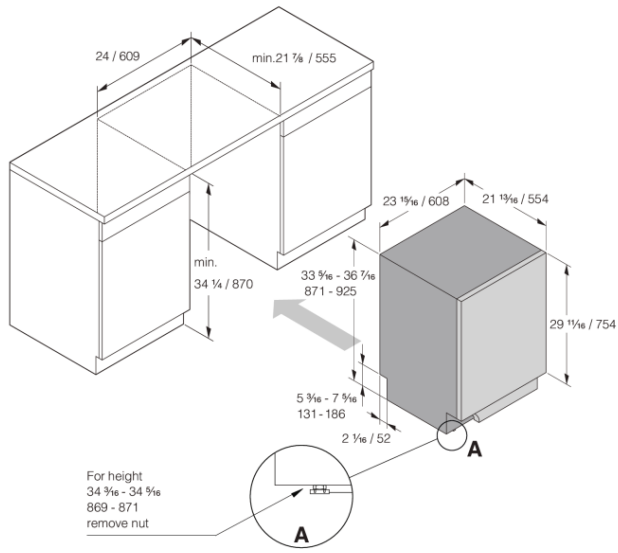

Measurements: inches / millimetres

DW60 Built-in Dishwasher XXL USA