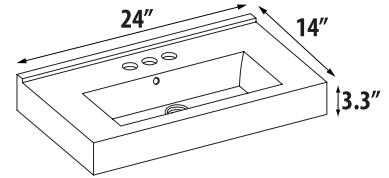

# DAYTONA-4 COLLECTION

**DAYTONA 21" – 30"  
2 DOORS / 1 DRAWER (21)**

MILANO 21

VILLA 24

LAGUNA 21

KIRA 24

TRIBECA 21

FIGORELLA 24