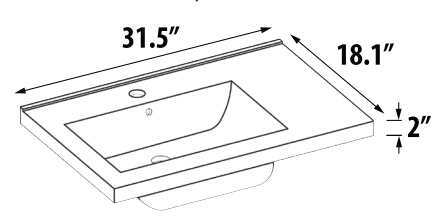

FIGORELLA 32 LEFT, RIGHT OR CENTER