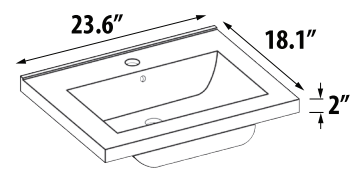

# DAYTONA-4 COLLECTION

**DAYTONA 21" – 30"  
2 DOORS / 1 DRAWER (21)**

MILANO 21

VILLA 24

LAGUNA 21

KIRA 24

TRIBECA 21

FIGORELLA 24