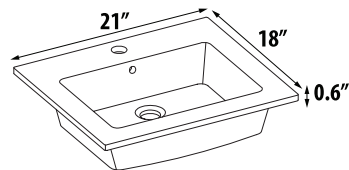

# DAYTONA-4 COLLECTION

**DAYTONA 21" – 30"  
2 DOORS / 1 DRAWER (21)**

MILANO 21

VILLA 24

LAGUNA 21

KIRA 24

TRIBECA 21

FIGORELLA 24