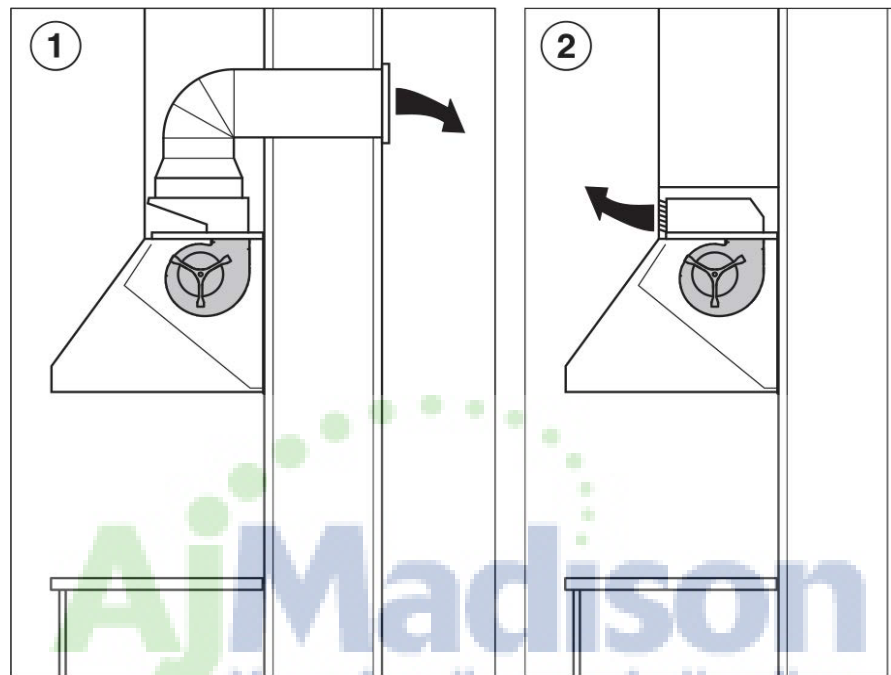

Internal Range Hood Blower

DRIB XL

SPECIFICATIONS

DRIB XL — Item 28996345USA

Airflow Rate

CFM 700

Exhaust Ducting

Recommended Duct Diameter 8" (203mm)

Electrical

Electrical Requirements 120V, 60Hz, 15 Amps, 615W

Power Cord Yes - 6 Pole Plug Connector

Shipping

Shipping Weight 34 lbs (15.4 kg)

Support

Call 800.843.7231

AjMadison
Your Appliance Authority™

800-570-3355

INSTALLATION OPTIONS

AjMadison
Your Appliance Authority™

800-570-3355

- ① Air extraction with internal blower DRIB XL or XXL.
- ② Recirculation with internal blower DRIB XL and conversion kit DRUU.