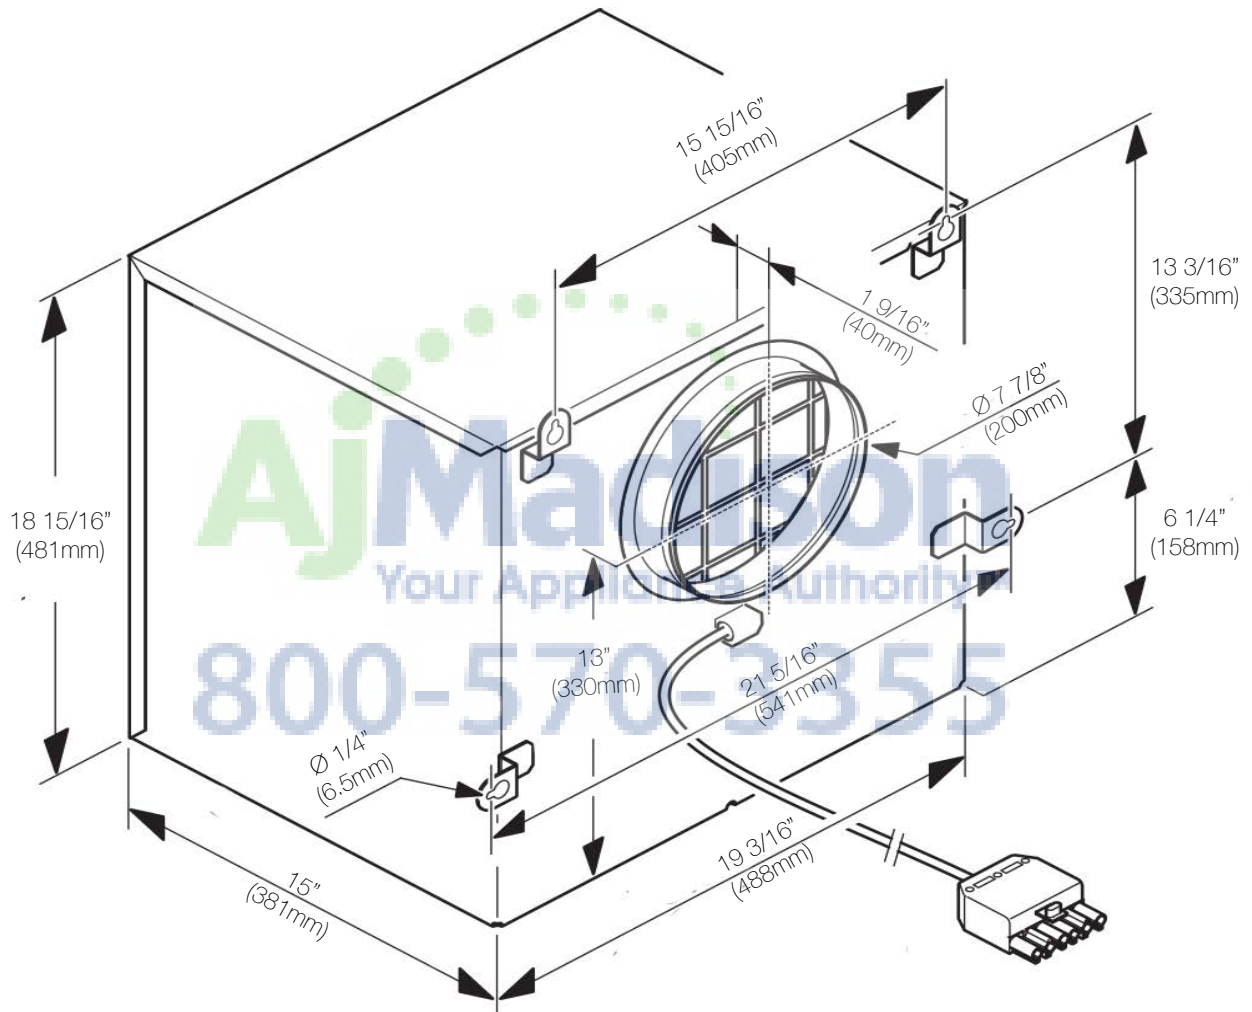

External Range Hood Blower

DREB XL

SPECIFICATIONS

DREB XL – Item

Overall Width - Excluding mounting Tab Dimension 19⁹/₁₆" (488mm)

Overall Height - Excluding mounting Tab Dimension 18¹⁵/₁₆" (481mm)

Overall Depth - Excluding mounting Tab Dimension 15" (381mm)

Shipping

Shipping Weight 41.7 lbs (18.9 kg)

Support

Call 800.843.7231

AjMaddison
Your Appliance Authority™
800-570-3355

External Blower DREB XL

DREB XL Dimensions

External Blower DREB XL