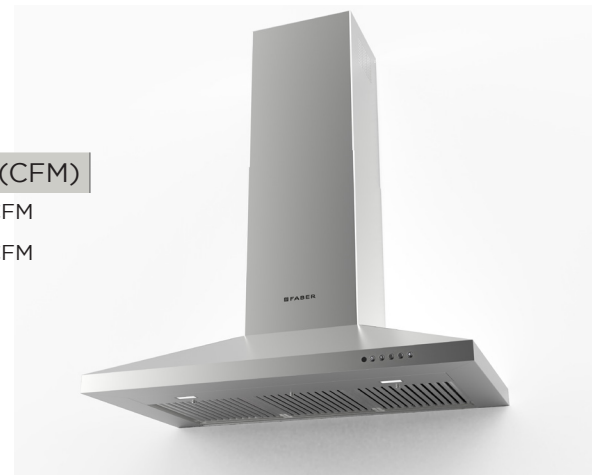

DAMA

WALL HOOD

## ATTRACTIVE, SLIM, FEATURE-PACKED DESIGN

Slim, seamless, stylish - this Energy-Efficient canopy hood will look right in any home. Designed with the Sound PRO Blower for a quieter run. It's easy to install and simple to operate, thanks to the updated chrome buttons and optional remote control.

## AVAILABLE MODELS

Model #	FUN #	Size / Color	Motor Class (CFM)
<b>DAMA30SSV2</b>	320.0679.087	30" Stainless Steel	295/395/600 CFM
<b>DAMA36SSV2</b>	320.0679.088	36" Stainless Steel	295/395/600 CFM

NEW STYLISH, FLUSH **ENERGY-EFFICIENT** LED LIGHTING AND CHROME CONTROLS OFFER EXCEPTIONAL LIGHTING TO THE COOKTOP

MODEL	FUN #	SIZE/MATERIAL	MOTOR CLASS
<b>DAMA30SSV2</b>	320.0679.087	30" Stainless Steel	295/395/600 CFM
<b>DAMA36SSV2</b>	320.0679.088	36" Stainless Steel	295/395/600 CFM

FEATURES		PERFORMANCE		ACCESSORIES
<b>Dimensions</b>		<b>Motor</b>		<b>HIGH3</b>
Ceiling Height	Min 24" OFF - 7' $\frac{7}{16}$ " Max 30" OFF - 9' $\frac{1}{16}$ "	No. of Fan Speeds	4 Speed	High Ceiling Kit to 11'
Canopy Depth-Height	19' $\frac{15}{16}$ " D x 6' $\frac{9}{16}$ " H	Motor Class	295/395/600	<b>DUCT4</b>
<b>Ducting</b>		Variable Air Management	Ability to set to 295, 395, 600 CFM	Ductless Conversion Kit
Type	Ducted/Ductless with DUCT4 kit	Sound PRO Motor	Yes	<b>FILTER2</b>
Duct Size	Top 6" Round	<b>Display</b>		Replacement Charcoal Filter
<b>Lighting</b>		Controls	Electronic with White LED	<b>MUDAMPER6</b>
Type	Energy-Efficient LED	Intensive Speed	10 Minutes	6" Make-up Air Kit
# of Bulbs	Two - 1 Watt - 1 Level	Delay Shut-off	15 Minutes	<b>MUDAMPER8</b>
<b>Grease Filters</b>		<b>Other</b>		8" Make-up Air Kit
Filter Type	Stainless Steel Baffle	ADA Compliant	With Remote Control	<b>REMORIG</b>
Dishwasher Safe	Yes	Remote Control	Purchase Separately	Wireless Remote Control
		Power Cord	Included	<b>WIREBOX</b>
				Fixed Wiring Box